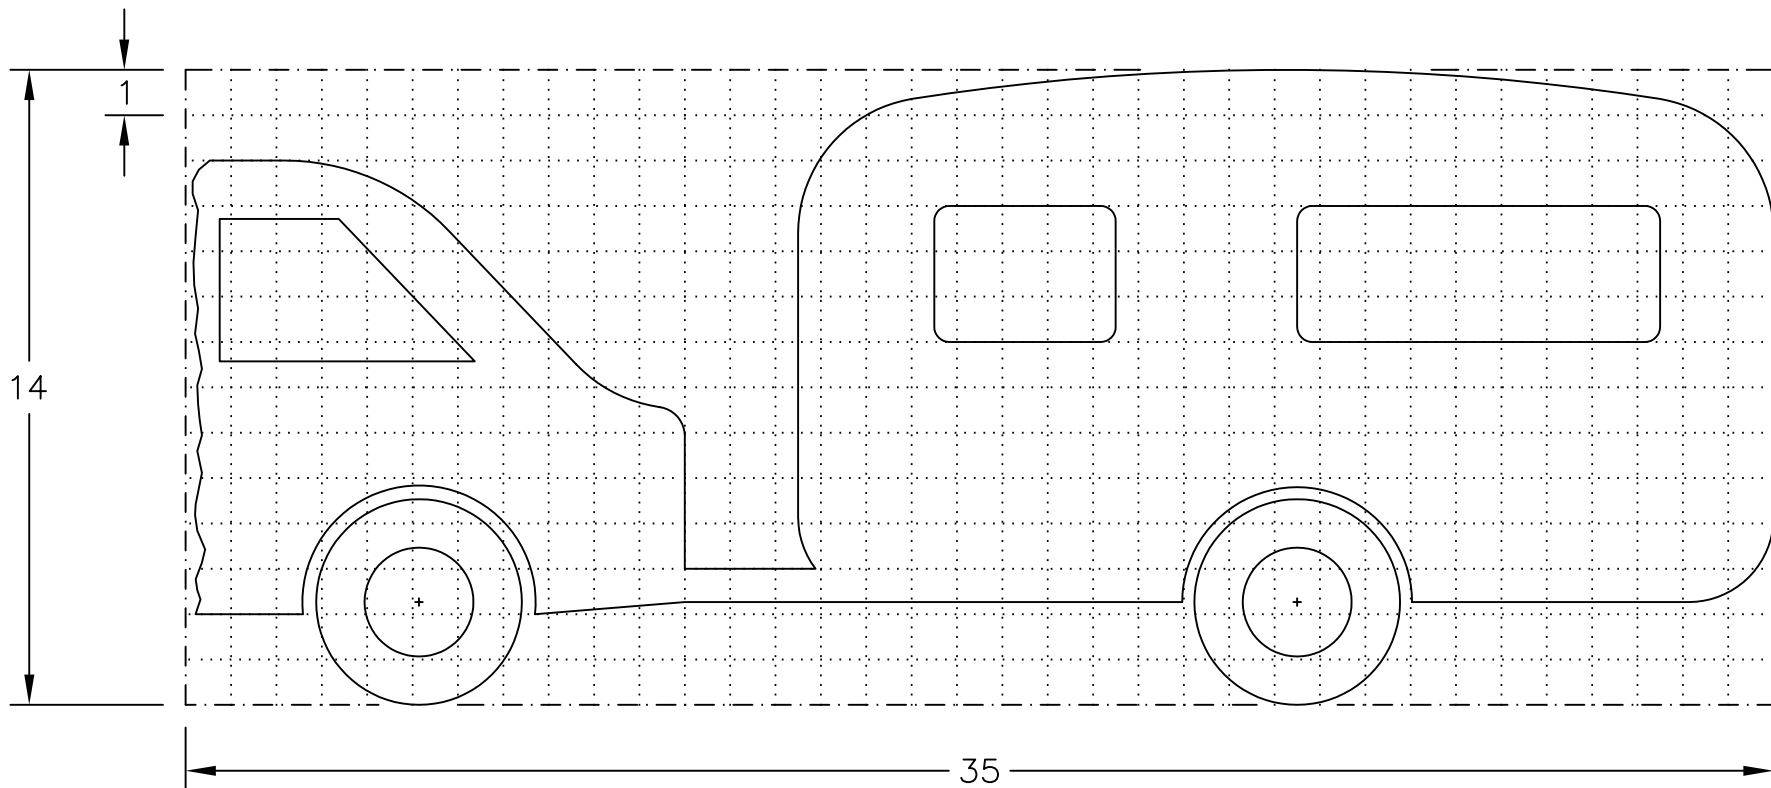

Drawing No.
S 17

Before using this drawing, confirm
that it has not been superseded.

© CROWN COPYRIGHT

- NOTES: 1. The grid does not form part of any sign to which the symbol is applied.
2. Dimensions are given in grid divisions.
3. The symbol may be reversed when used on directional signs.

S17

Department for
Transport

Title:

CAR & CARAVAN

Symbol

Issue: Date:
A: 17.2.94
B: 12.11.02
C:

Drawn by:
S.P.
Approved by:
R.M.

Dimensions:
ALL IN
GRID DIVISIONS

Drawing No.

S 17