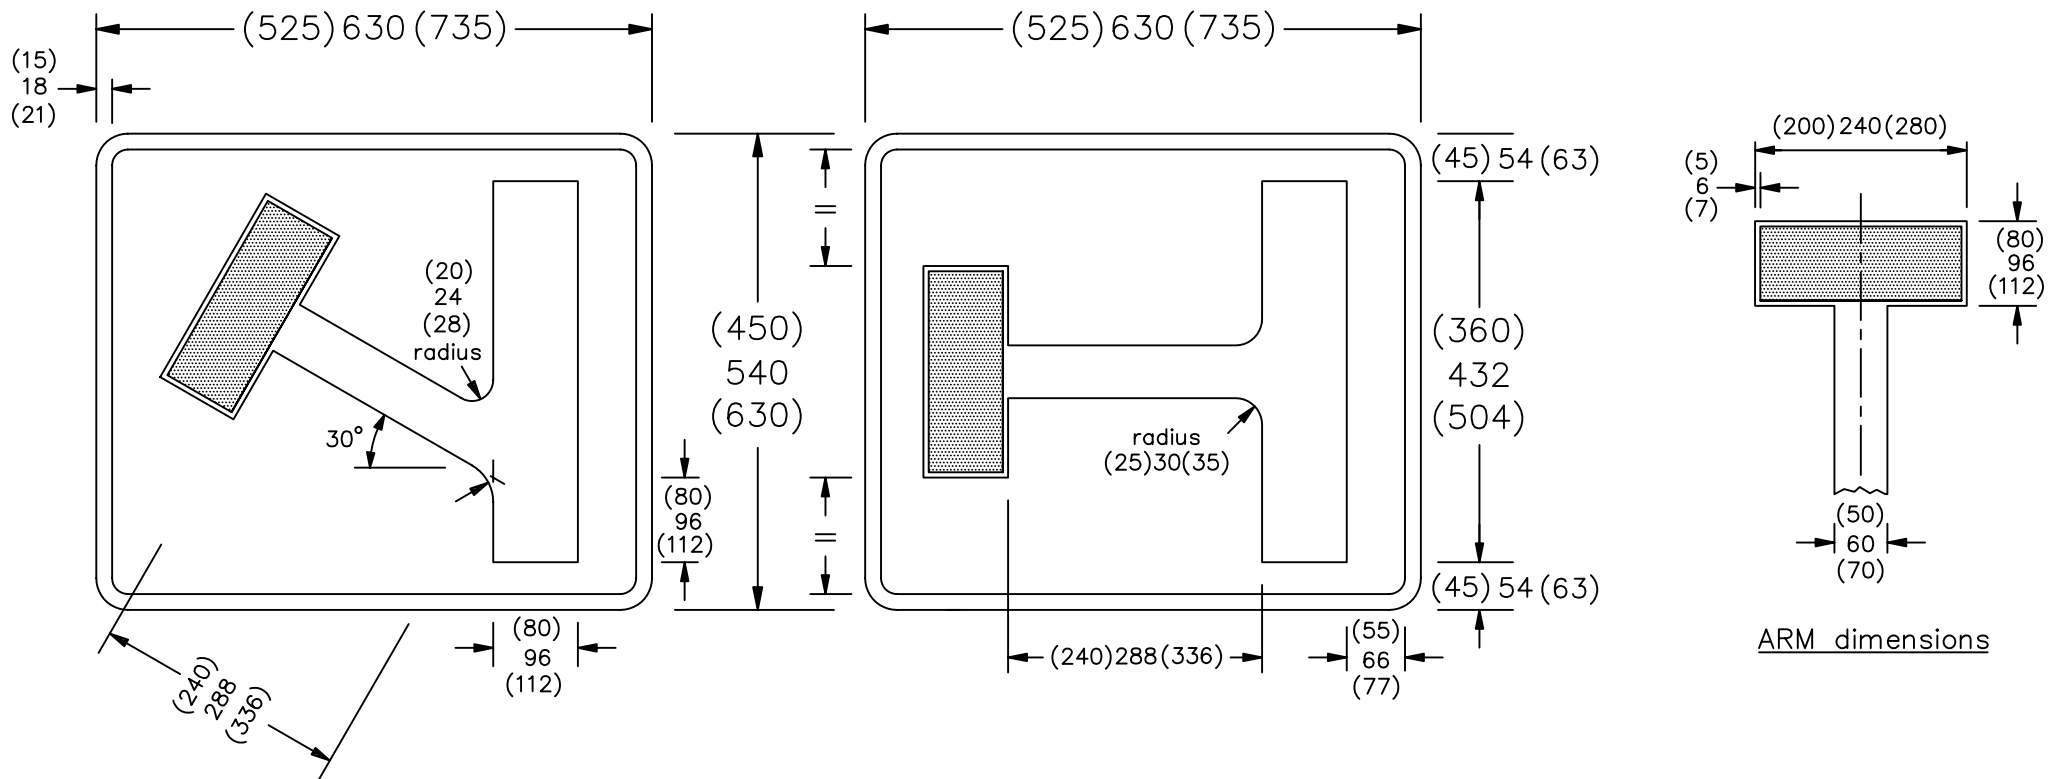

Drawing No.  
P 817

© CROWN COPYRIGHT

NOTES: 1. COLOURS : Background ----- BLUE  
Border, Symbol &  
Surround of Bar --- WHITE  
Bar ----- RED

VARIANT

P817

Before using this drawing, confirm that it has not been superseded.

<p><b>Department for Transport</b></p>	Title:	Informatory Signs	Issue:	Date:	Drawn by:	Dimensions:	Drawing No.
		NO THROUGH ROAD LEADING OFF A JUNCTION AHEAD	A:	11.7.94	S.P.	MILLIMETRES	P 817
			B:	2.8.04	Approved by:		
			C:		R.M.		