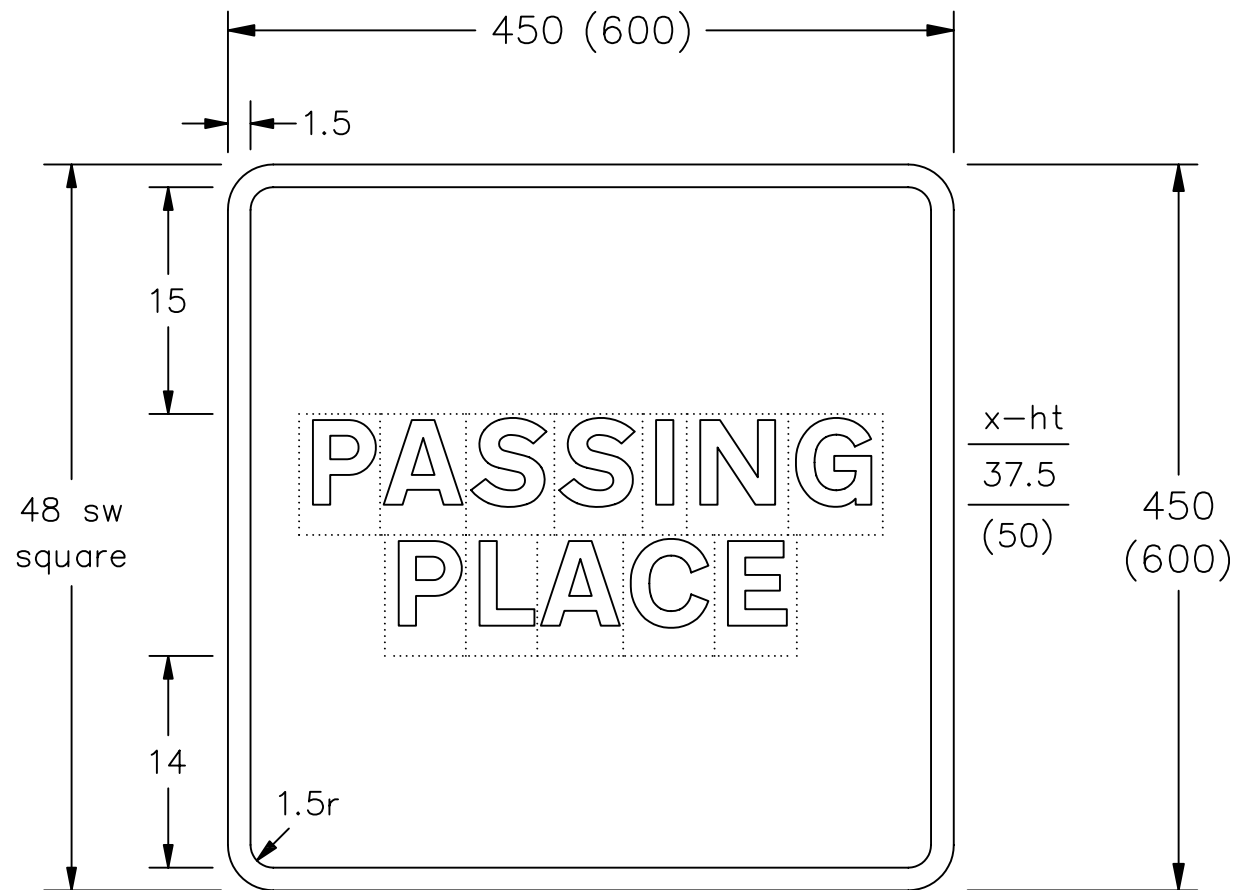

Drawing No.  
P 822

© CROWN COPYRIGHT

- NOTES: 1. The legend is from the Transport Heavy alphabet at the x-heights shown.
2. The tile outlines do not form part of the sign.
3. COLOURS : Background ----- WHITE  
Legend & Border ---- BLACK
4. DIMENSIONS : x-heights and overall dimensions are in millimetres, other dimensions are in stroke widths.  
(4sw = x-height)

P822

Before using this drawing, confirm that it has not been superseded.

Department for  
**Transport**

Title: Informatory Sign  
PASSING PLACE

Issue: Date: Drawn by:  
A: 12.7.94 S.P.  
B: 10.8.04 Approved by:  
C: R.M.

Dimensions:  
SEE  
NOTE 4

Drawing No.  
P 822