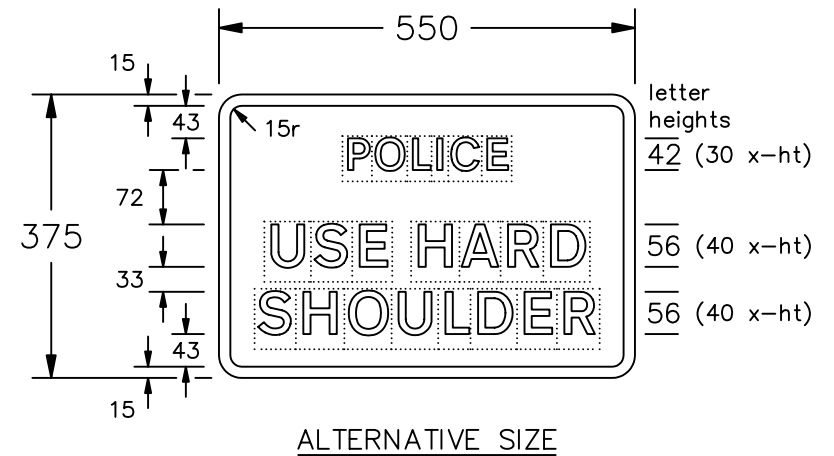

Drawing No.
P 829.3

© CROWN COPYRIGHT

- NOTES: 1. The legend is from the Transport Medium alphabet at the x-heights shown.
2. The tile outlines do not form part of the signs.
3. COLOURS : Background ----- BLUE
Legend & Border ---- WHITE

Dimensions are shown to letters, NOT to tiles

P829x3

Before using this drawing, confirm that it has not been superseded.

Department for
Transport

Title: Informatory Signs
POLICE – USE HARD SHOULDER

Issue: Date: Drawn by:
A: 12.7.94 S.P.
B: 18.8.04 Approved by:
C: R.M.

Dimensions:
MILLIMETRES

Drawing No.
P 829.3