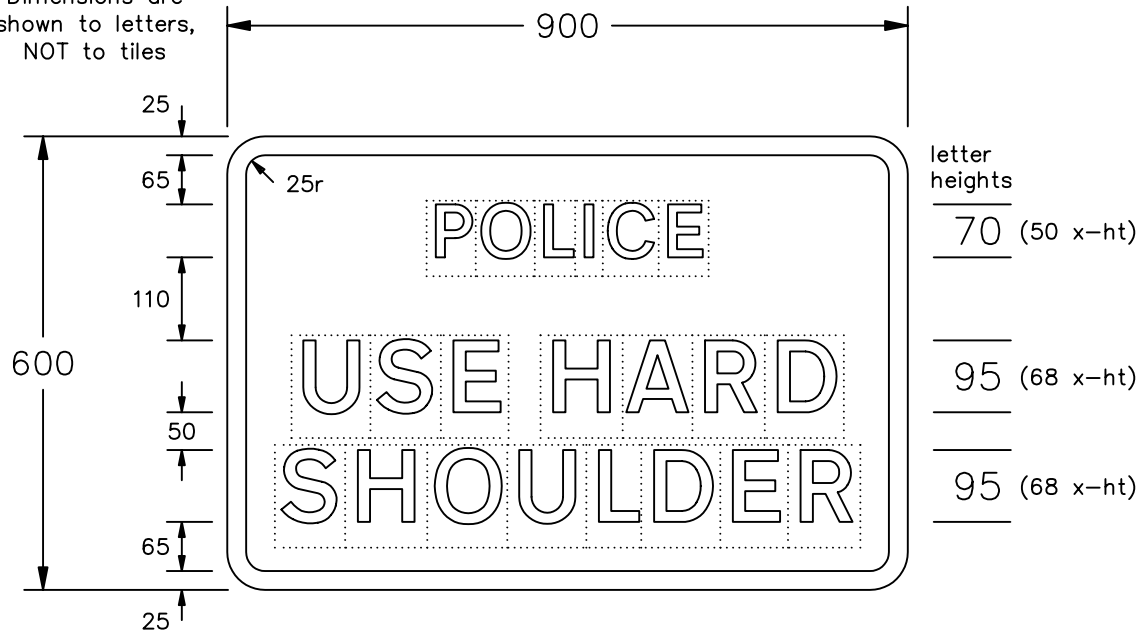

Drawing No.
P 829.3

© CROWN COPYRIGHT

- NOTES: 1. The legend is from the Transport Medium alphabet at the x-heights shown.
2. The tile outlines do not form part of the signs.
3. COLOURS : Background ----- BLUE
Legend & Border ---- WHITE

Dimensions are shown to letters, NOT to tiles

P829x3

Before using this drawing, confirm that it has not been superseded.

Department for
Transport

Title: Informatory Signs
POLICE – USE HARD SHOULDER

Issue: Date: Drawn by:
A: 12.7.94 S.P.
B: 18.8.04 Approved by:
C: R.M.

Dimensions:
MILLIMETRES

Drawing No.
P 829.3