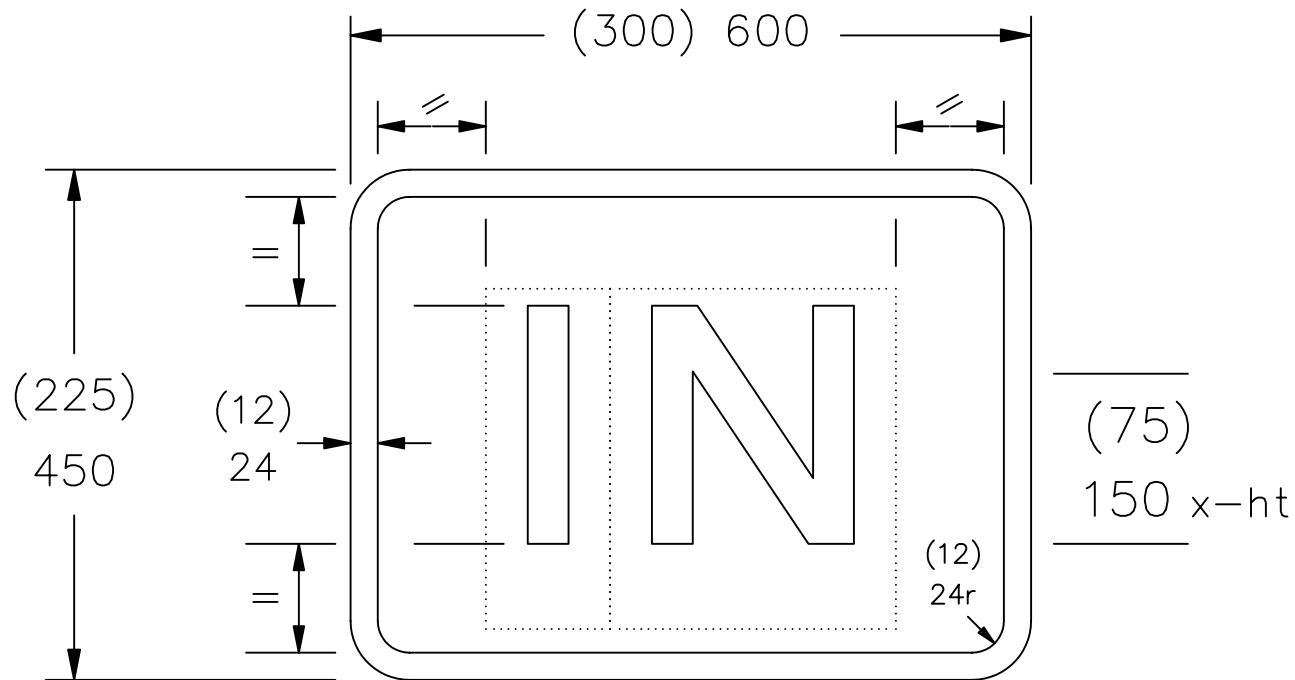

Drawing No.
P 833

© CROWN COPYRIGHT

- NOTES: 1. The legend is from the Transport Medium alphabet at the x-heights shown.
2. The tile outlines do not form part of the sign.
3. COLOURS : Background ----- BLUE
Legend & Border ---- WHITE

P833

Before using this drawing, confirm that it has not been superseded.

Department for
Transport

Title: Informatory Sign
ENTRANCE FOR VEHICLES

Issue: Date:
A: 3.8.94
B: 23.8.04
C:

Drawn by: S.P.
Approved by: R.M.

Dimensions:
MILLIMETRES

Drawing No.
P 833