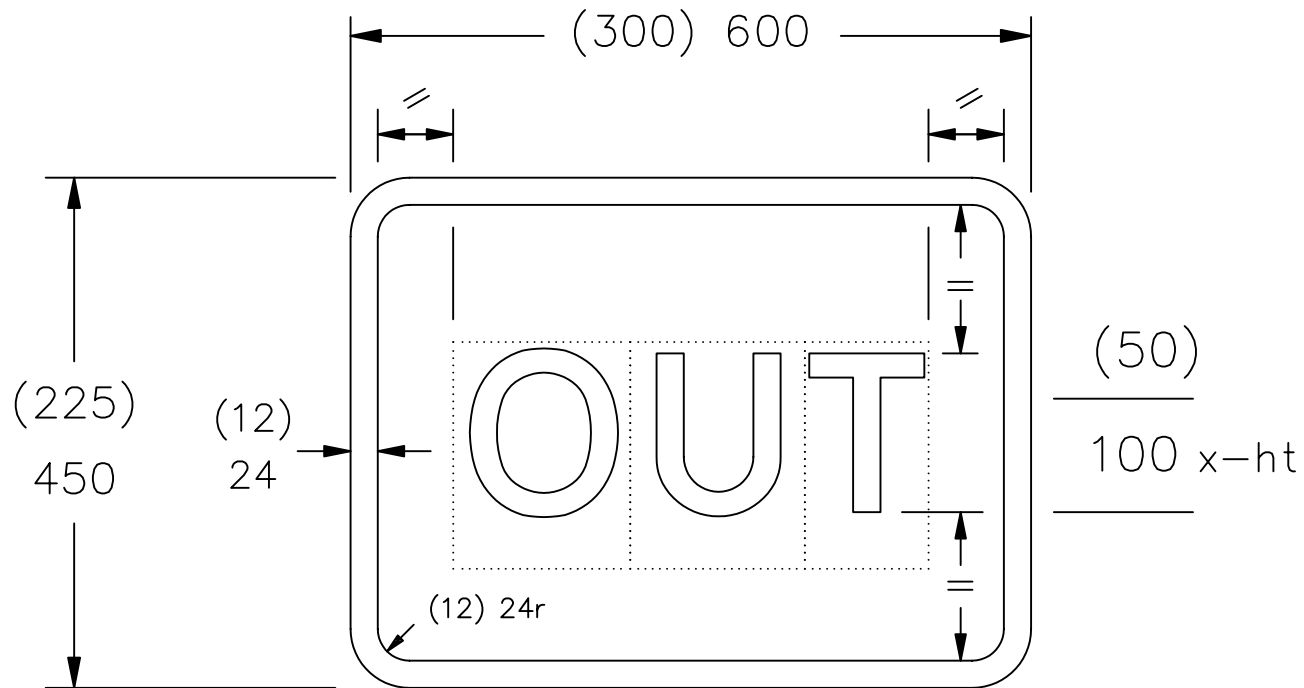

Drawing No.  
P 834

© CROWN COPYRIGHT

- NOTES: 1. The legend is from the Transport Medium alphabet at the x-heights shown.
2. The tile outlines do not form part of the sign.
3. COLOURS : Background ----- BLUE  
Legend & Border ---- WHITE

P834

Before using this drawing, confirm that it has not been superseded.

Department for  
**Transport**

Title: Informatory Sign  
EXIT FOR VEHICLES

Issue: Date: Drawn by: Dimensions:  
A: 3.8.94 S.P.  
B: 23.8.04 Approved by: MILLIMETRES  
C: R.M.

Drawing No.  
P 834