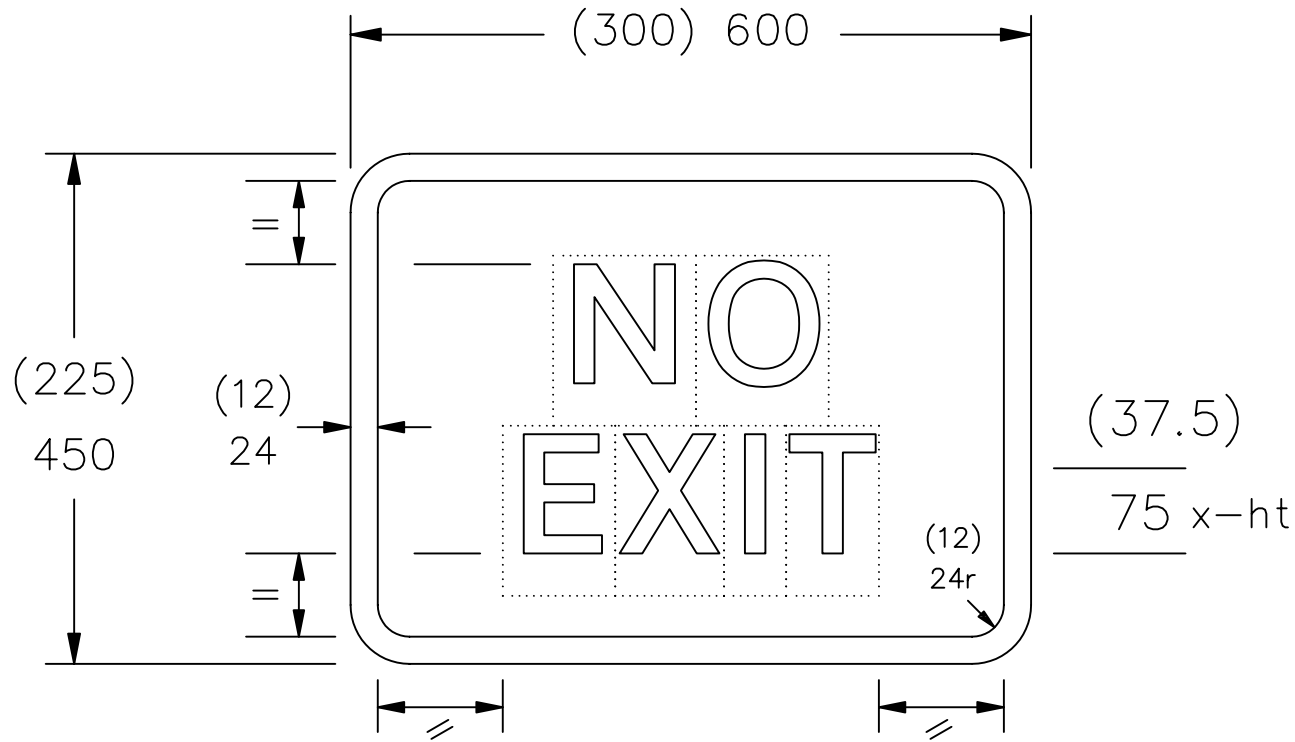

Drawing No.
P 835

© CROWN COPYRIGHT

- NOTES: 1. The legend is from the Transport Medium alphabet at the x-heights shown.
2. The tile outlines do not form part of the sign.
3. COLOURS : Background ----- BLUE
Legend & Border ---- WHITE

P835

Before using this drawing, confirm that it has not been superseded.

Department for
Transport

Title: Informatory Sign
NO EXIT FOR VEHICLES

Issue: Date: Drawn by:
A: 3.8.94 S.P.
B: 23.8.04 Approved by:
C: R.M.

Dimensions:
MILLIMETRES

Drawing No.
P 835