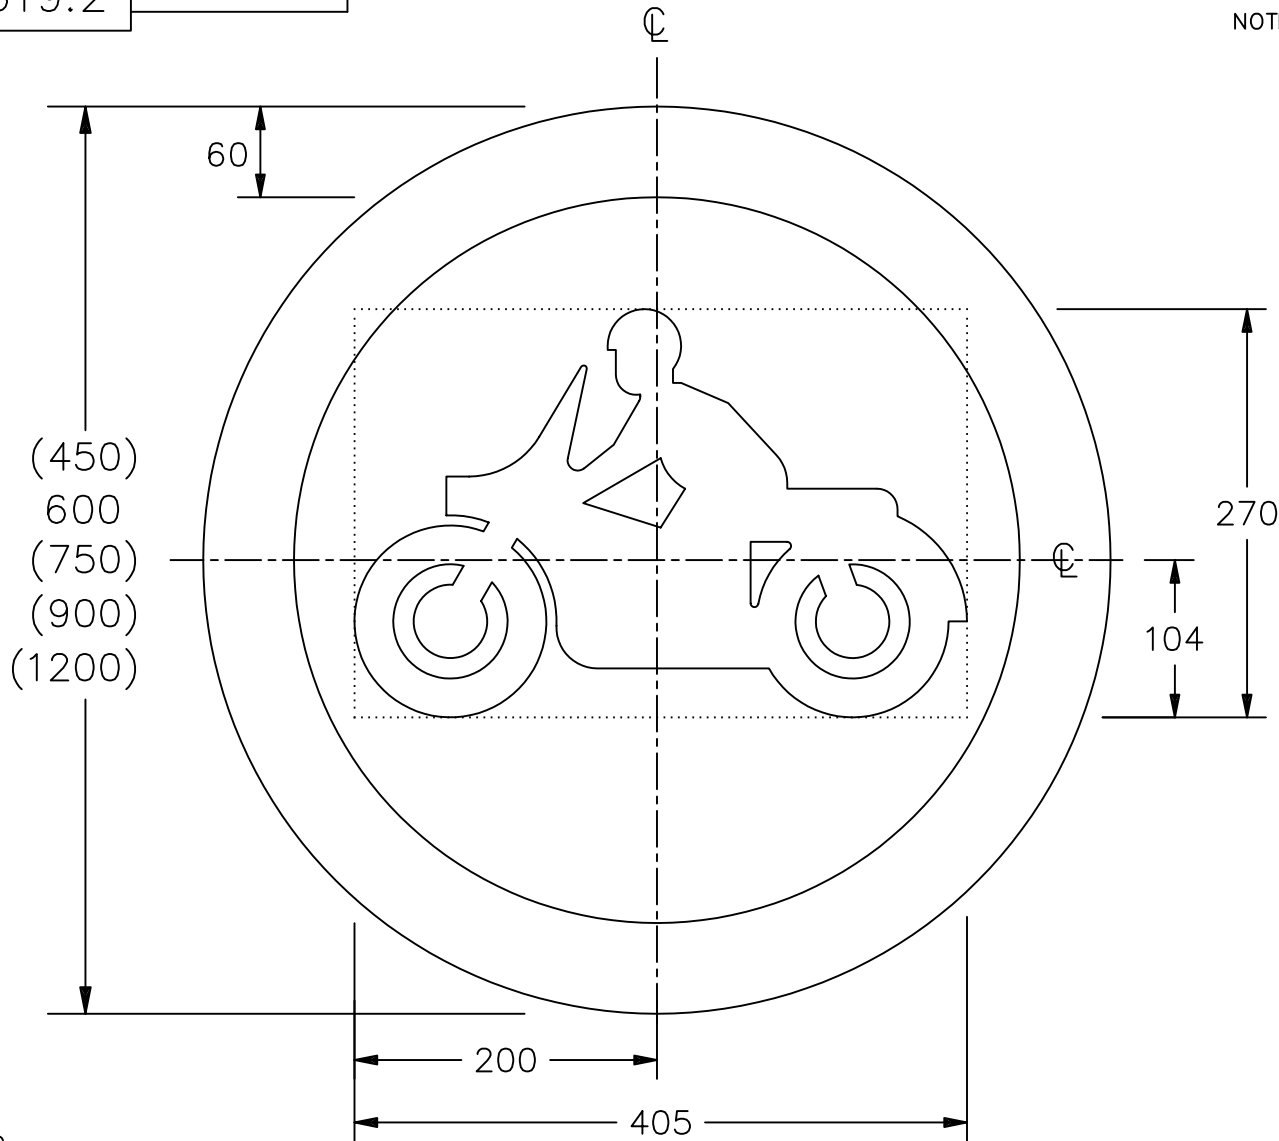

Drawing No.  
P 619.2

Related Drawing  
S 23

© CROWN COPYRIGHT

NOTES:- 1. All dimensions for the 600mm dia sign shall be varied proportionally for the other roundel sizes.

2. Symbol details are given on drawing S 23.

3. The tile outline does not form part of the sign.

4. COLOURS : Border ----- RED  
Symbol ----- BLACK  
Background ---- WHITE

P619x2

Before using this drawing, confirm that it has not been superseded.

**Department for  
Transport**

Title: Regulatory Sign  
SOLO MOTOR CYCLES PROHIBITED

Issue: A: 5.7.94  
B: 14.11.02  
C:

Date: S.P.  
Approved by: R.M.

Dimensions: MILLIMETRES

Drawing No. P 619.2