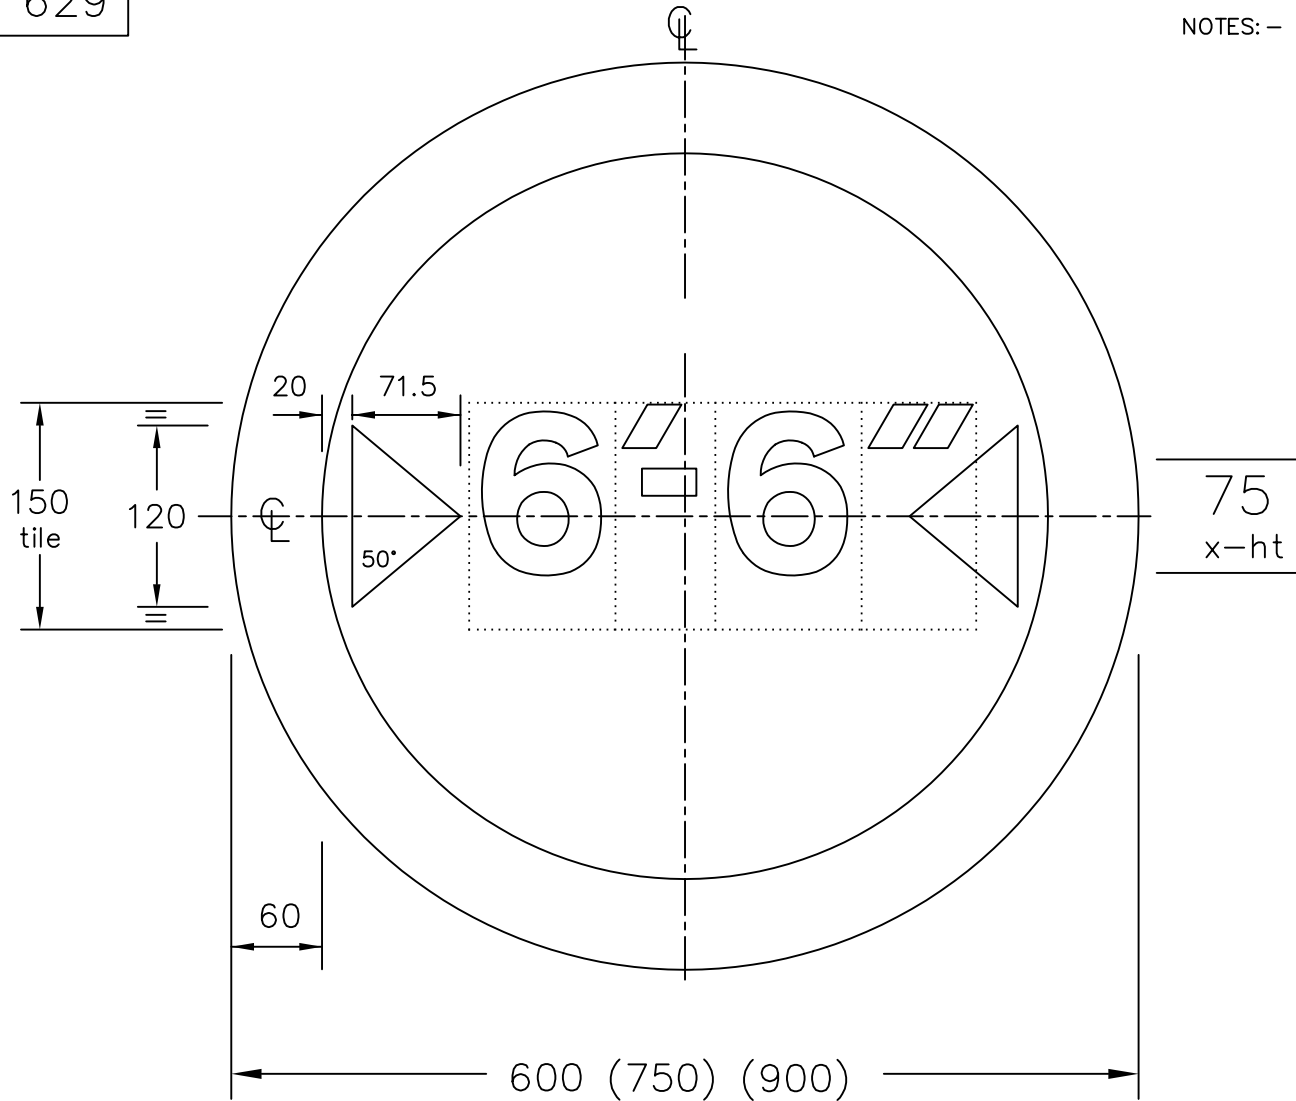

Drawing No.  
P 629

© CROWN COPYRIGHT

- NOTES:-
1. The legend is from the Transport Heavy alphabet.
  2. The tile outlines do not form part of the sign.
  3. The width limit may be varied to suit the requirements.
  4. All 750mm dia sign dimensions, including the x-height, shall be varied proportionally for the other roundel sizes.
  5. COLOURS : Legend & Symbols --- BLACK  
Background ----- WHITE  
Border ----- RED

P629

Before using this drawing, confirm that it has not been superseded.

Department for  
**Transport**

Title: Regulatory Sign  
VEHICLE WIDTH LIMIT  
(Imperial)

Issue: Date: Drawn by:  
A: 19.7.94 S.P.  
B: 3.7.03 Approved by:  
C: R.M.

Dimensions:  
MILLIMETRES

Drawing No.  
P 629