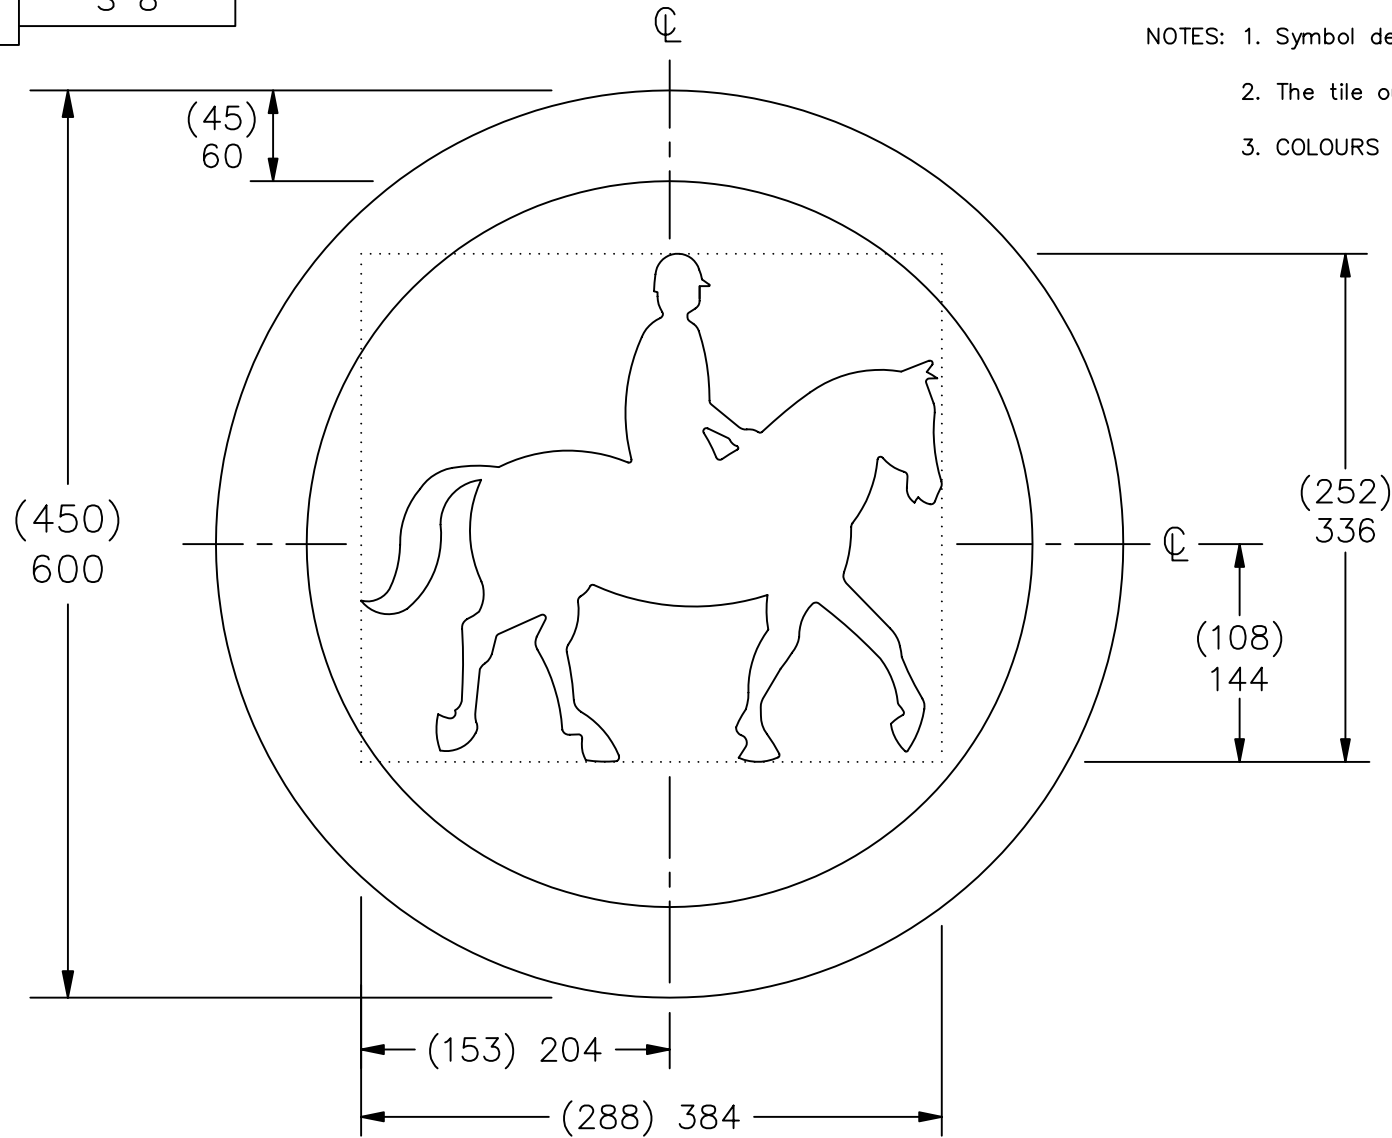

Drawing No.
P 622.6

Related Drawing
S 8

© CROWN COPYRIGHT

- NOTES: 1. Symbol details are given on drawing S 8.
 2. The tile outline does not form part of the sign.
 3. COLOURS : Background --- WHITE
 Border ----- RED
 Symbol ----- BLACK

P622x6

Before using this drawing, confirm that it has not been superseded.

Department for
Transport

Title: Regulatory Sign
RIDDEN OR ACCOMPANIED
HORSES PROHIBITED

Issue: Date:
A: 5.7.94
B: 16.7.04
C:

Drawn by: S.P.
Approved by: R.M.

Dimensions:
MILLIMETRES

Drawing No.
P 622.6