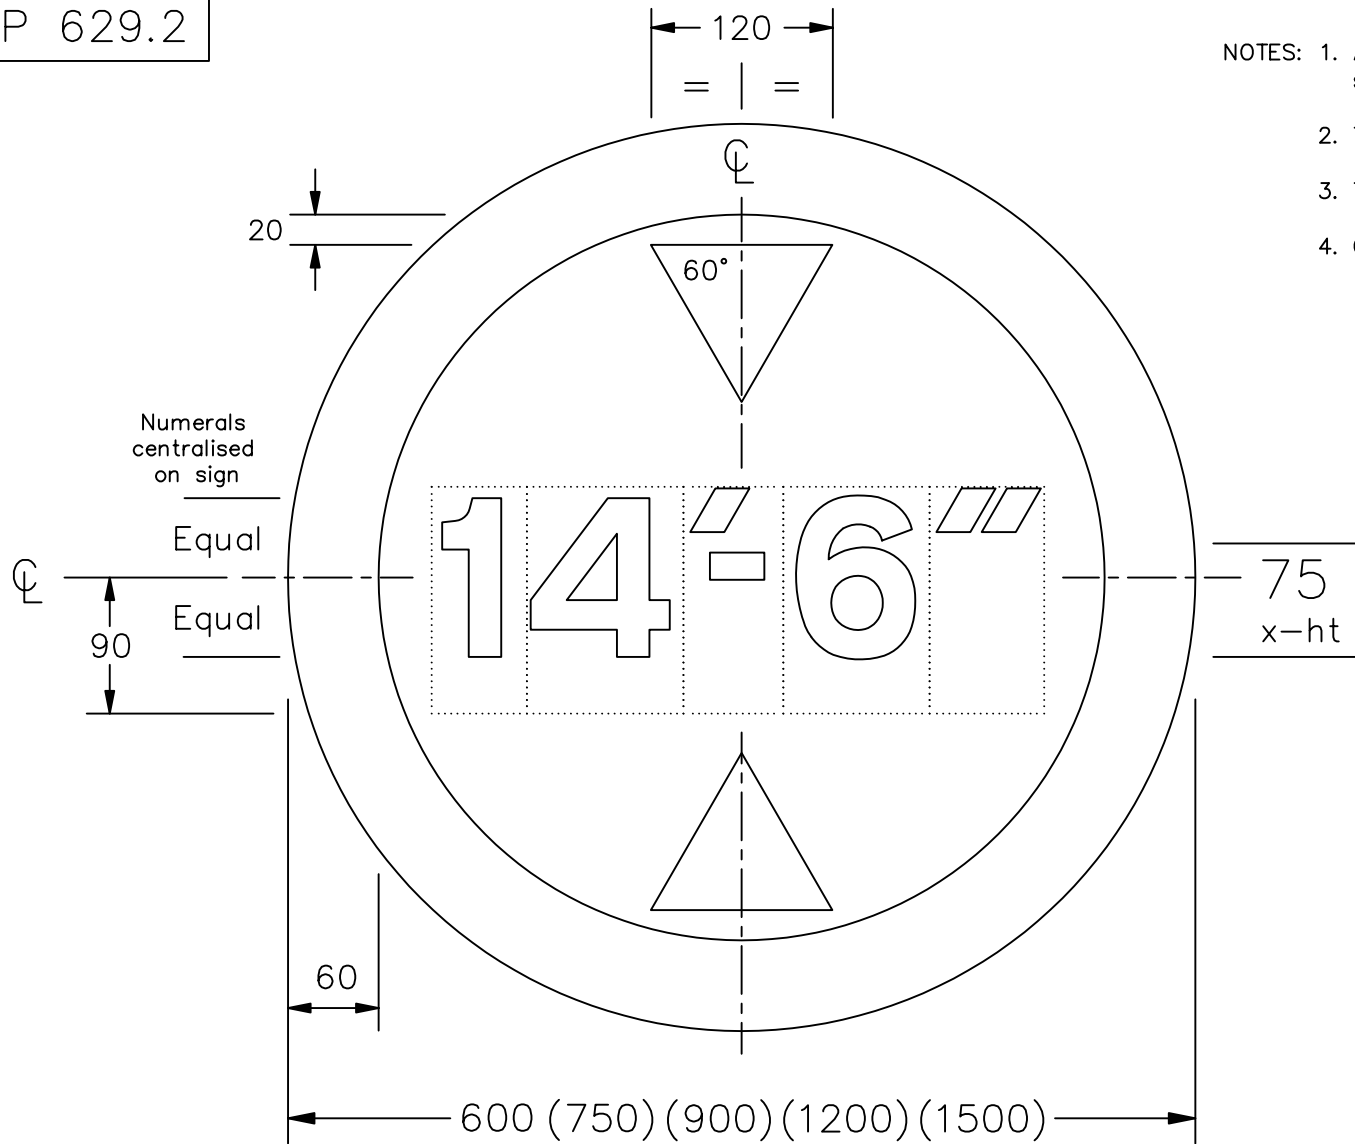

Drawing No.

P 629.2

© CROWN COPYRIGHT

NOTES: 1. All 600mm dia sign dimensions, including the x-height, shall be varied proportionally for the other roundel sizes.

2. The legend is from the Transport Heavy alphabet.

3. Tile outlines do not form part of the sign.

4. COLOURS : Background ----- WHITE
Border ----- RED
Legend & Symbols --- BLACK

P629x2

Before using this drawing, confirm that it has not been superseded.

**Department for
Transport**

Title: Regulatory Sign
VEHICLE HEIGHT LIMIT
(Imperial)

Issue: Date: Drawn by:
A: 20.7.94 S.P.
B: 28.7.04 Approved by:
C: R.M.

Dimensions:
MILLIMETRES

Drawing No.
P 629.2