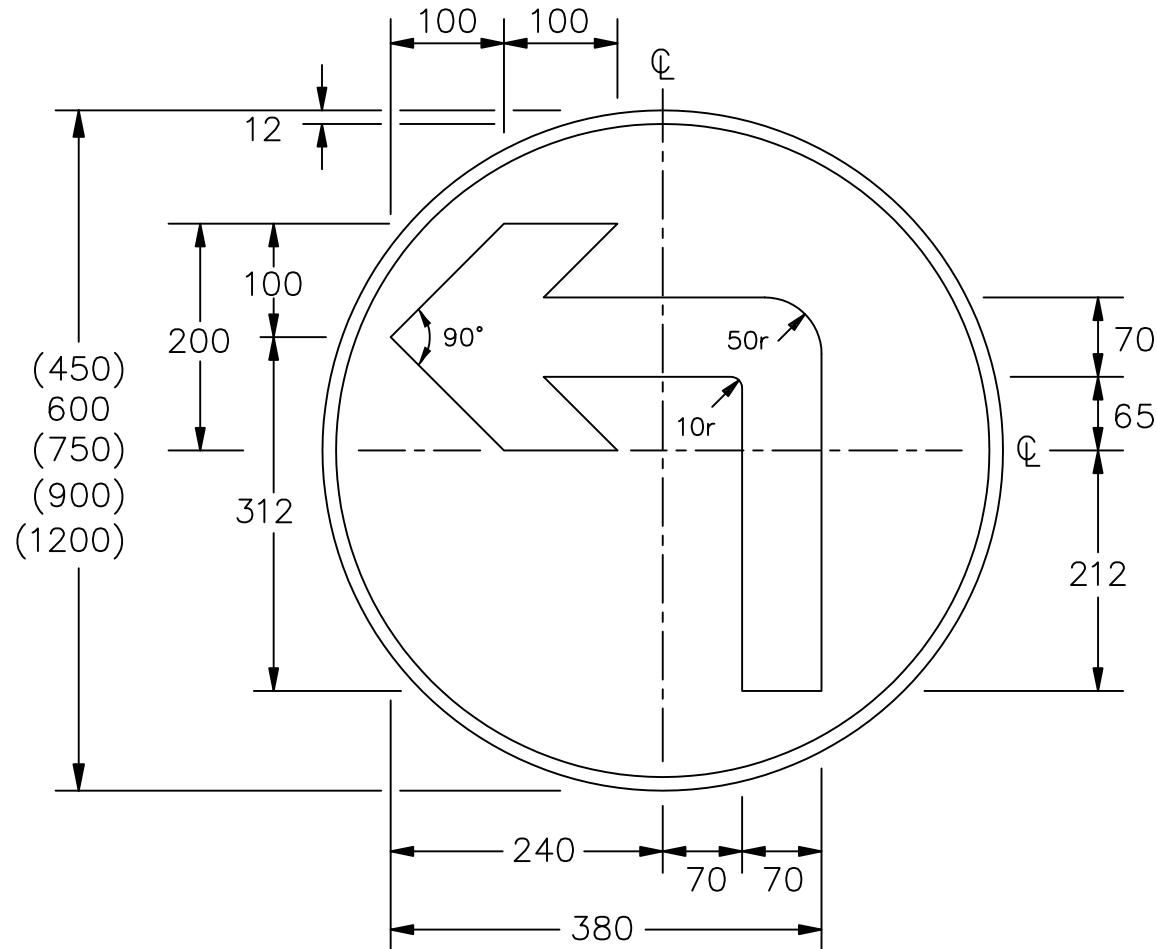

Drawing No.
P 609

© CROWN COPYRIGHT

NOTES: 1. All 600mm dia sign dimensions shall be varied proportionally for the other roundel sizes.

2. COLOURS : Background ----- BLUE
Arrow & Border --- WHITE

P609

Before using this drawing, confirm that it has not been superseded.

Department for
Transport

Title: Regulatory Sign
TURN LEFT AHEAD
and variant

Issue: Date: Drawn by:
A: 4.7.94 S.P.
B: 16.7.04 Approved by:
C: R.M.

Dimensions:
MILLIMETRES

Drawing No.
P 609