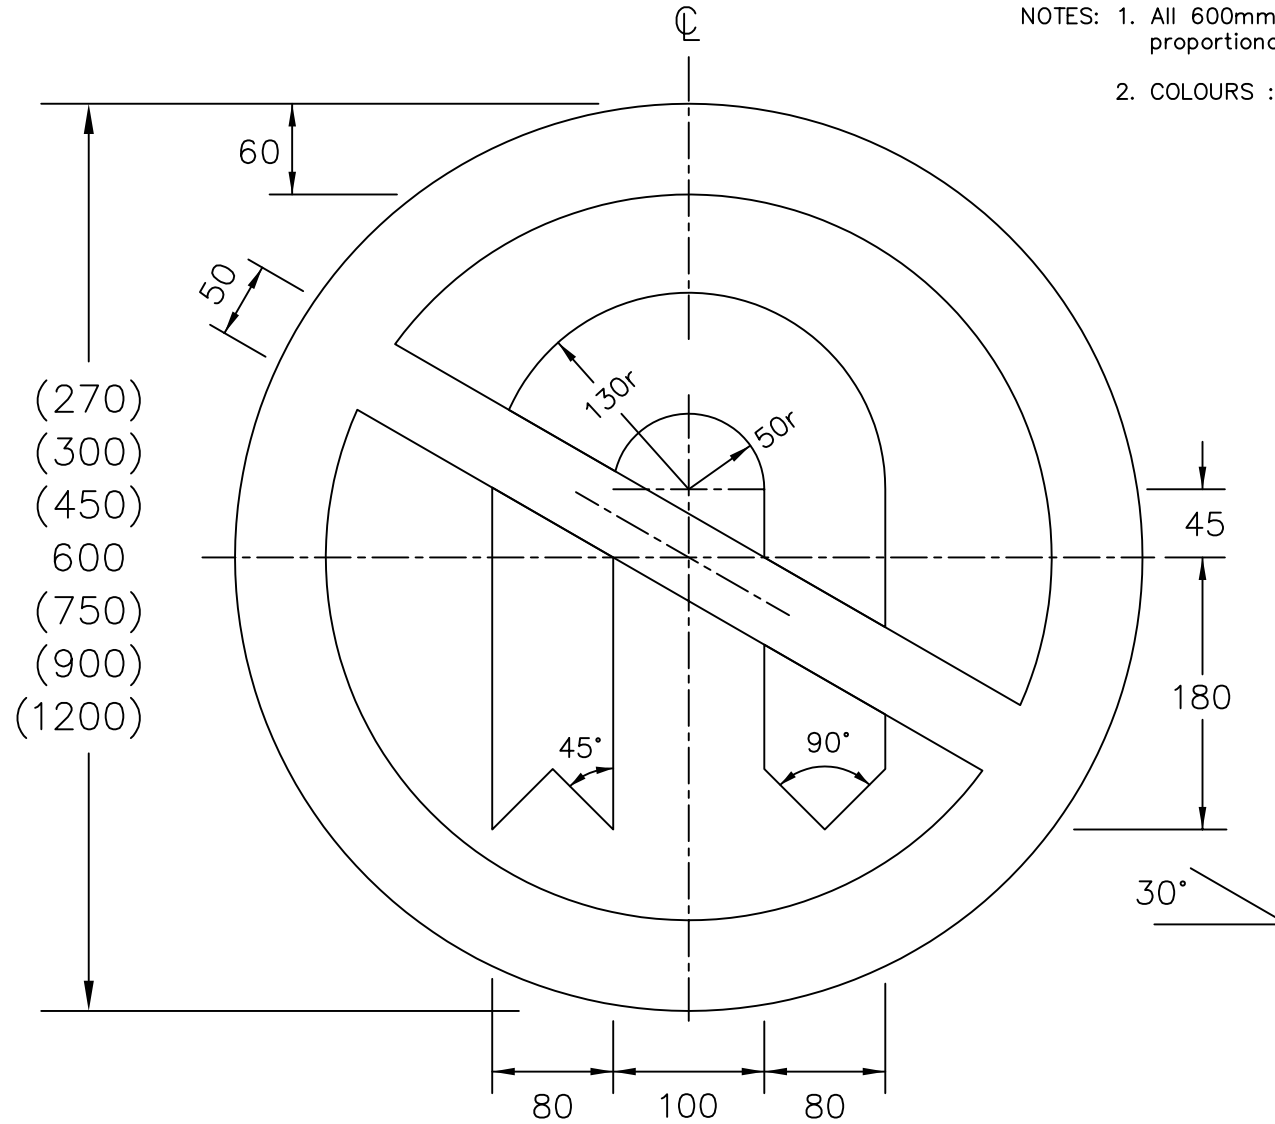

Drawing No.
P 614

© CROWN COPYRIGHT

NOTES: 1. All 600mm dia sign dimensions shall be varied proportionally for the other roundel sizes.

2. COLOURS : Background ----- WHITE
 Border & Bar ----- RED
 Symbol ----- BLACK

P614

Before using this drawing, confirm that it has not been superseded.

**Department for
Transport**

Title: Regulatory Sign
NO U-TURNS

Issue: Date:
A: 5.7.94
B: 14.11.02
C: 2.6.03

Drawn by: S.P.
Approved by: R.M.

Dimensions:
MILLIMETRES

Drawing No.
P 614