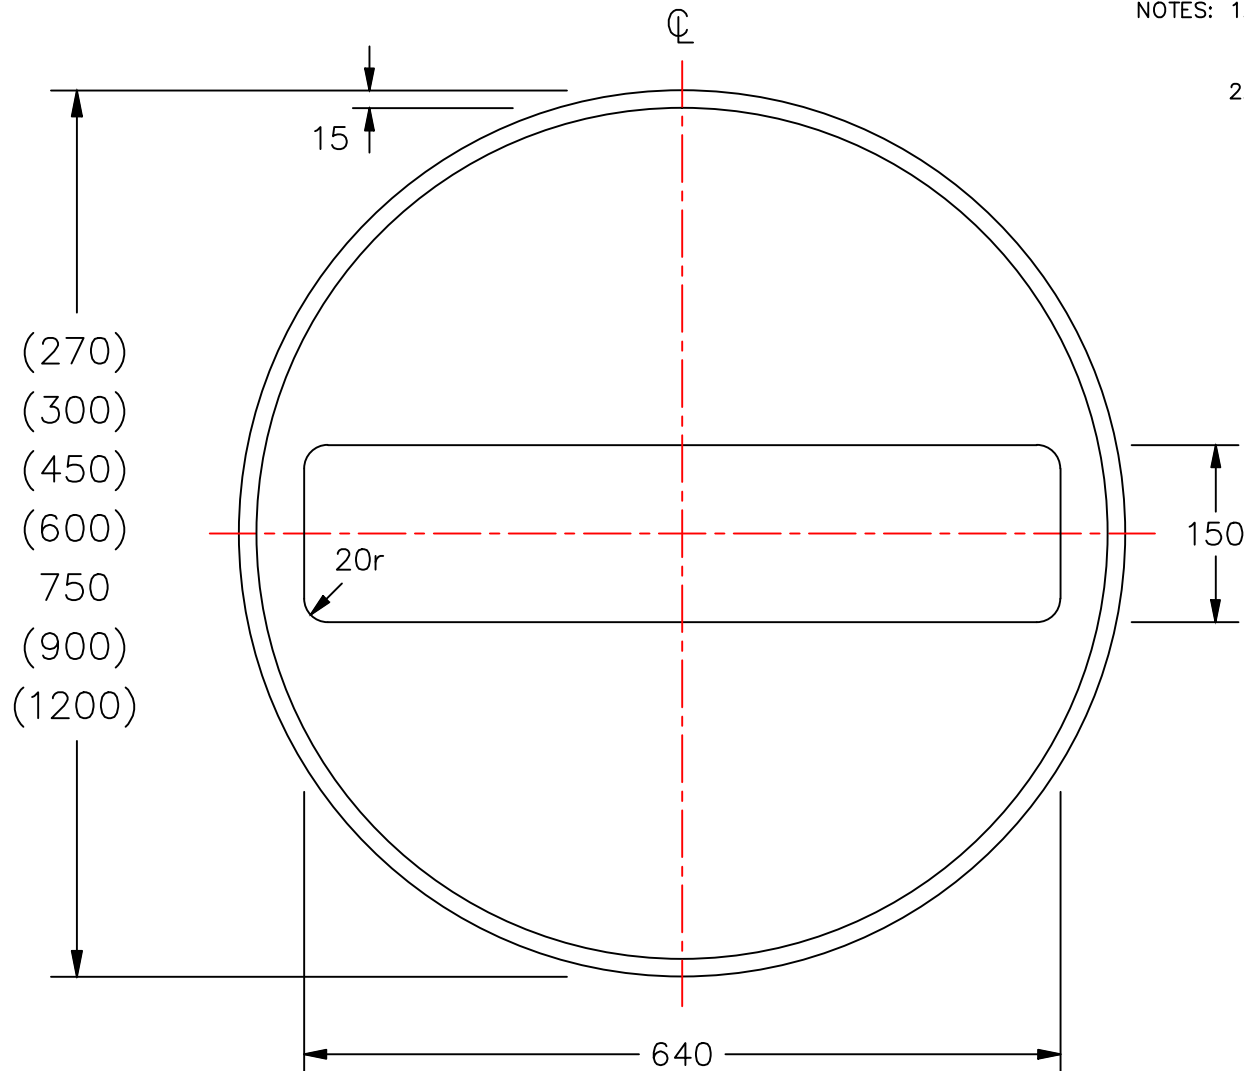

Drawing No.
P 616

© CROWN COPYRIGHT

NOTES: 1. All 750mm dia sign dimensions shall be varied proportionally for the other roundel sizes.

2. COLOURS : Background ---- RED
Border & Bar ---- WHITE

P616

Before using this drawing, confirm that it has not been superseded.

Department for Transport	Title:	Regulatory Sign	Issue:	Date:	Drawn by:	Dimensions:	Drawing No.
		NO ENTRY	A:	5.7.94	S.P.	MILLIMETRES	P 616
			B:	16.7.04	Approved by:		
			C:	11.11.11	R.M.		