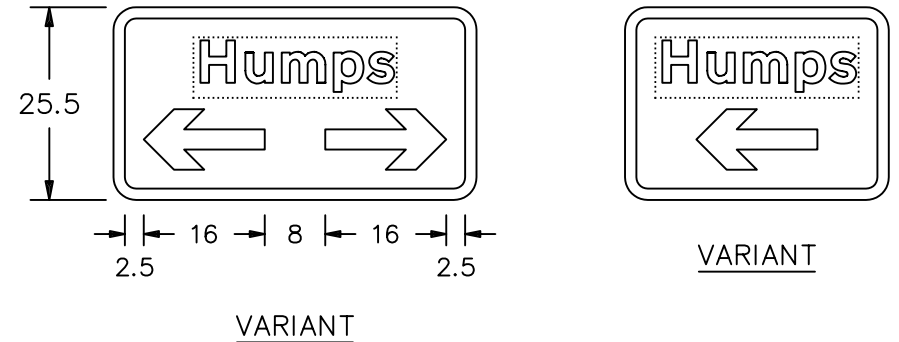

Drawing No.
P 557.3

© CROWN COPYRIGHT

- NOTES:-
1. The legend is from the Transport Heavy alphabet at the x-heights shown.
 2. The tile outlines do not form part of the signs.
 3. COLOURS : Background ----- WHITE
Legend, Arrow & Border ---- BLACK
 4. DIMENSIONS : x-heights are in millimetres, other dimensions are in stroke widths. (4sw = x-height)

P557x3

Before using this drawing, confirm that it has not been superseded.

<p>Department for Transport</p>	<p>Title: Warning Signs</p>	<p>Issue: A: 28.6.94 B: 13.11.02 C:</p>	<p>Date: R.M. Approved by: R.M.</p>	<p>Dimensions: SEE NOTE 4</p>	<p>Drawing No. P 557.3</p>
	<p>SUPPLEMENTARY PLATES FOR USE WITH P 557.1</p>				