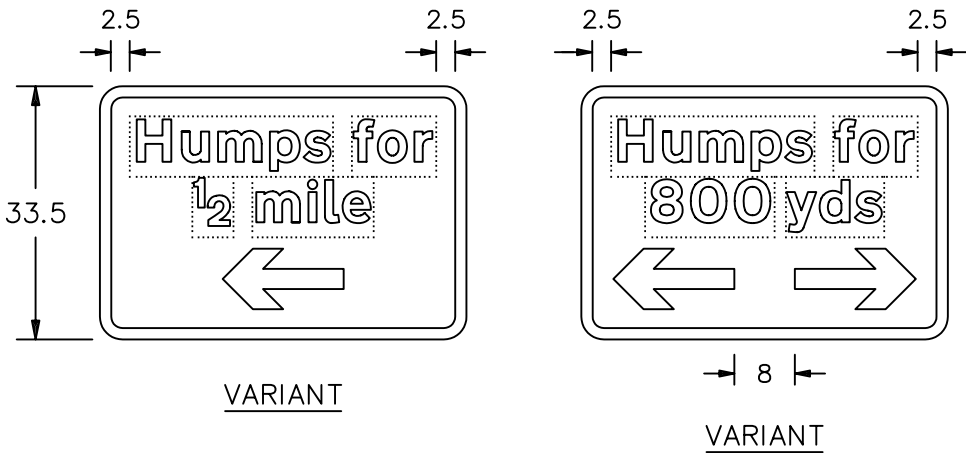

Drawing No.
P 557.3

© CROWN COPYRIGHT

- NOTES:-
1. The legend is from the Transport Heavy alphabet at the x-heights shown.
 2. The tile outlines do not form part of the signs.
 3. COLOURS : Background ----- WHITE
Legend, Arrow & Border ---- BLACK
 4. DIMENSIONS : x-heights are in millimetres, other dimensions are in stroke widths. (4sw = x-height)

P557x3

Before using this drawing, confirm that it has not been superseded.

<p>Department for Transport</p>	<p>Title: Warning Signs</p>	<p>Issue: A: 28.6.94 B: 13.11.02 C:</p>	<p>Date: R.M. Approved by: R.M.</p>	<p>Dimensions: SEE NOTE 4</p>	<p>Drawing No. P 557.3</p>
	<p>SUPPLEMENTARY PLATES FOR USE WITH P 557.1</p>				