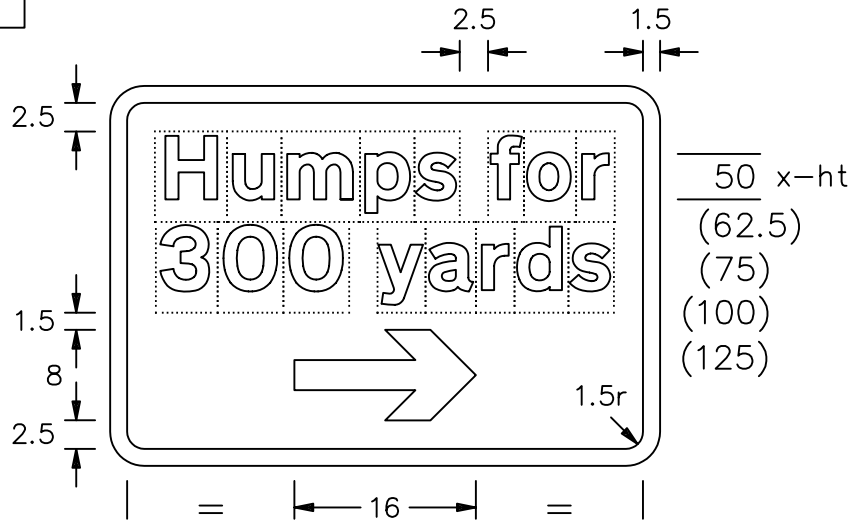

Drawing No.
P 557.3

© CROWN COPYRIGHT

- NOTES:-
1. The legend is from the Transport Heavy alphabet at the x-heights shown.
 2. The tile outlines do not form part of the signs.
 3. COLOURS : Background ----- WHITE
Legend, Arrow & Border ---- BLACK
 4. DIMENSIONS : x-heights are in millimetres, other dimensions are in stroke widths. (4sw = x-height)

P557x3

Before using this drawing, confirm that it has not been superseded.

<p>Department for Transport</p>	<p>Title: Warning Signs</p>	<p>Issue: A: 28.6.94 B: 13.11.02 C:</p>	<p>Date: R.M. Approved by: R.M.</p>	<p>Dimensions: SEE NOTE 4</p>	<p>Drawing No. P 557.3</p>
	<p>SUPPLEMENTARY PLATES FOR USE WITH P 557.1</p>				