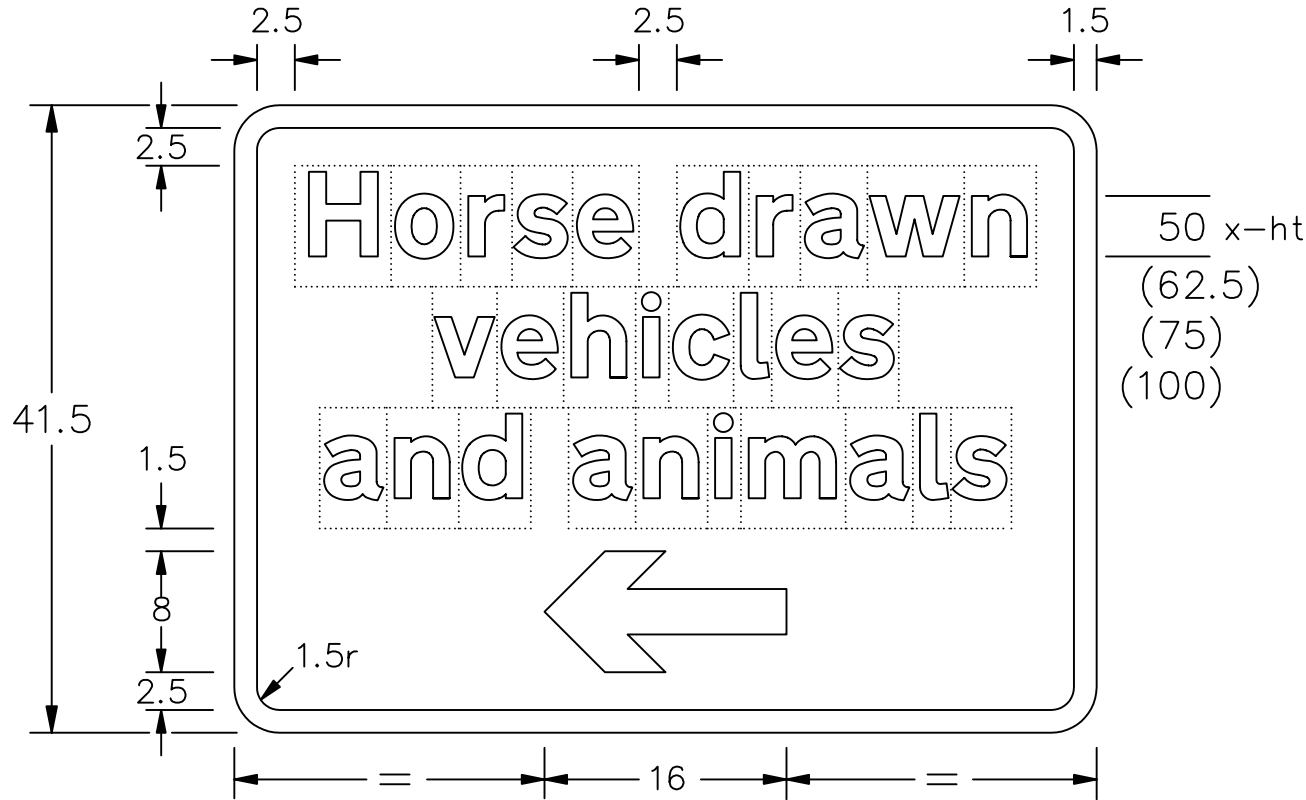

Drawing No.  
P 553

© CROWN COPYRIGHT

- NOTES: 1. The legends is from the Transport Heavy alphabet at the x-heights shown.
2. The tile outlines do not form part of the signs.
3. COLOURS : Background ----- WHITE  
Legend, Arrow & Border --- BLACK
4. DIMENSIONS : x-heights are in millimetres, other dimensions are in stroke widths. (4sw = x-height)

P553

Before using this drawing, confirm that it has not been superseded.

**Department for  
Transport**

Title: Warning Sign  
SUPPLEMENTARY PLATE  
FOR USE WITH P 552

Issue: Date:  
A: 29.6.94  
B: 29.6.04  
C:

Drawn by: S.P.  
Approved by: R.M.

Dimensions:  
SEE NOTE 4

Drawing No.  
P 553