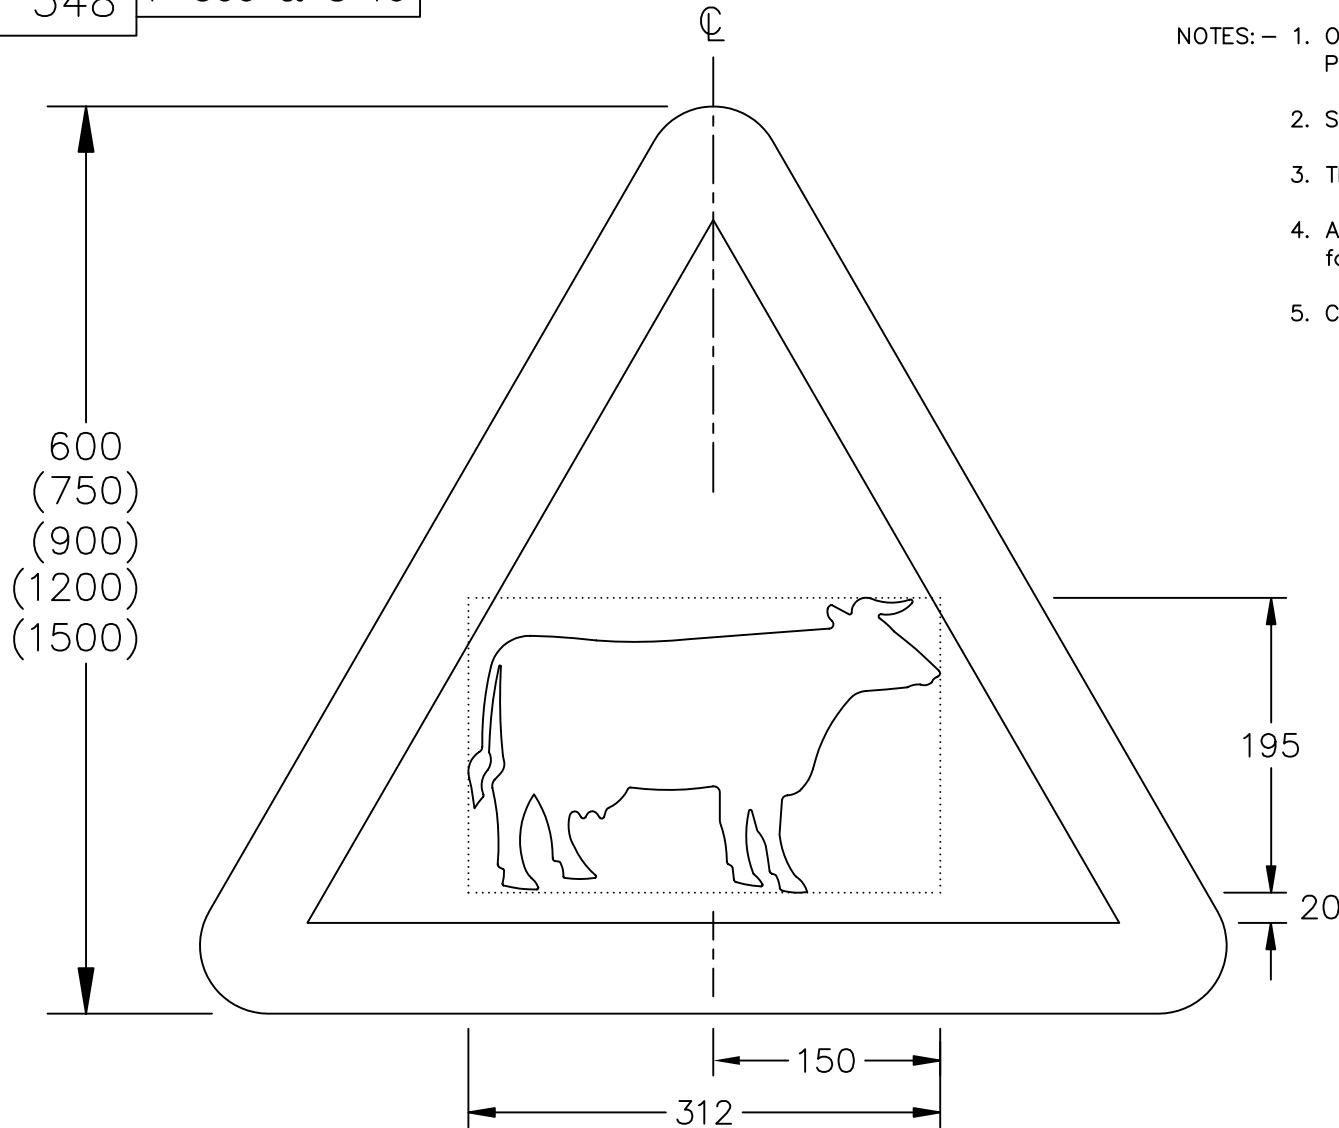

Drawing No.
P 548

Related Drawings
P 500 & S 10

© CROWN COPYRIGHT

- NOTES:—
1. Other dimensions for the triangle are shown on drawing P 500.
 2. Symbol details are given on drawing S 10.
 3. The tile outline does not form part of the sign.
 4. All 600mm sign dimensions shall be varied proportionally for the other triangle heights.
 5. COLOURS : Border ----- RED
Background ---- WHITE
Symbol ----- BLACK

P548

Before using this drawing, confirm that it has not been superseded.

Department for
Transport

Title: Warning Sign
CATTLE
likely to be in road ahead

Issue: Date :
A: 22.6.94
B: 25.6.04
C:

Drawn by :
S.P.
Approved by :
R.M.

Dimensions:
MILLIMETRES

Drawing No.
P 548