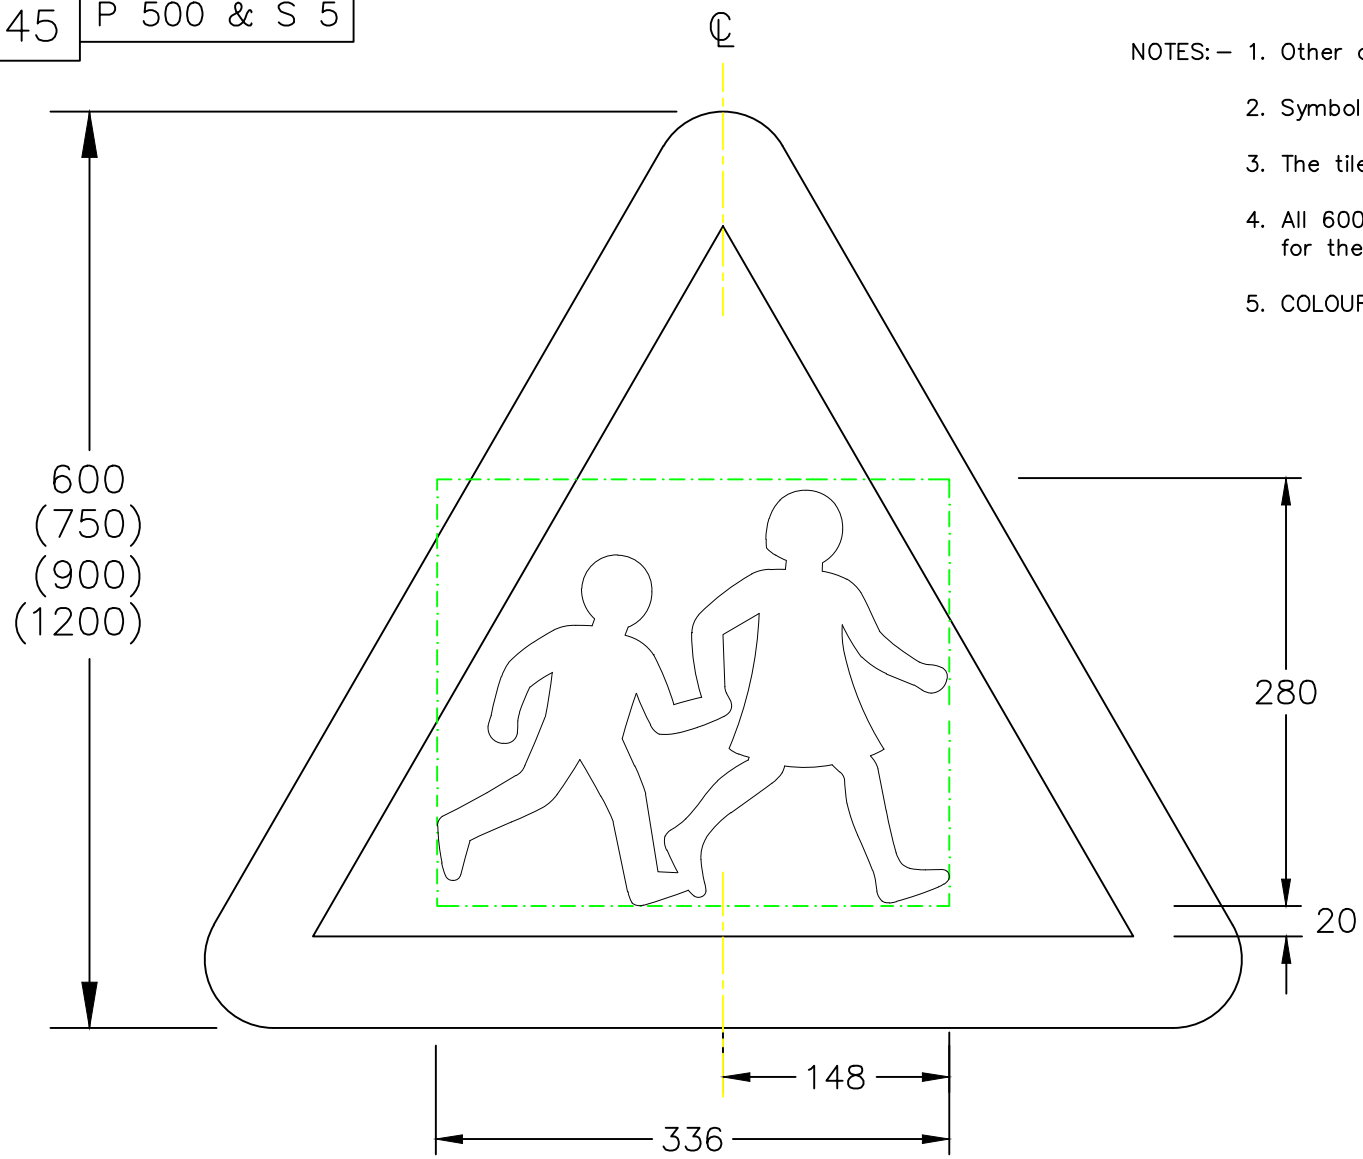

Drawing No.
P 545

Related Drawings
P 500 & S 5

© CROWN COPYRIGHT

- NOTES:-
1. Other dimensions for the triangle are shown on P 500.
 2. Symbol details are given on drawing S 5.
 3. The tile outline does not form part of the sign.
 4. All 600mm sign dimensions shall be varied proportionally for the other triangle heights.
 5. COLOURS : Border ----- RED
Background ---- WHITE
Symbol ----- BLACK

P545

Before using this drawing, confirm that it has not been superseded.

<p>Department for Transport</p>	Title:	Warning Sign	Issue:	Date:	Drawn by:	Dimensions:	Drawing No.
		CHILDREN	A:	22.6.94	S.P.	MILLIMETRES	P 545
	(going to or from school or playground ahead)		B:	13.11.02	Approved by:		
			C:	18.2.16	R.M.		