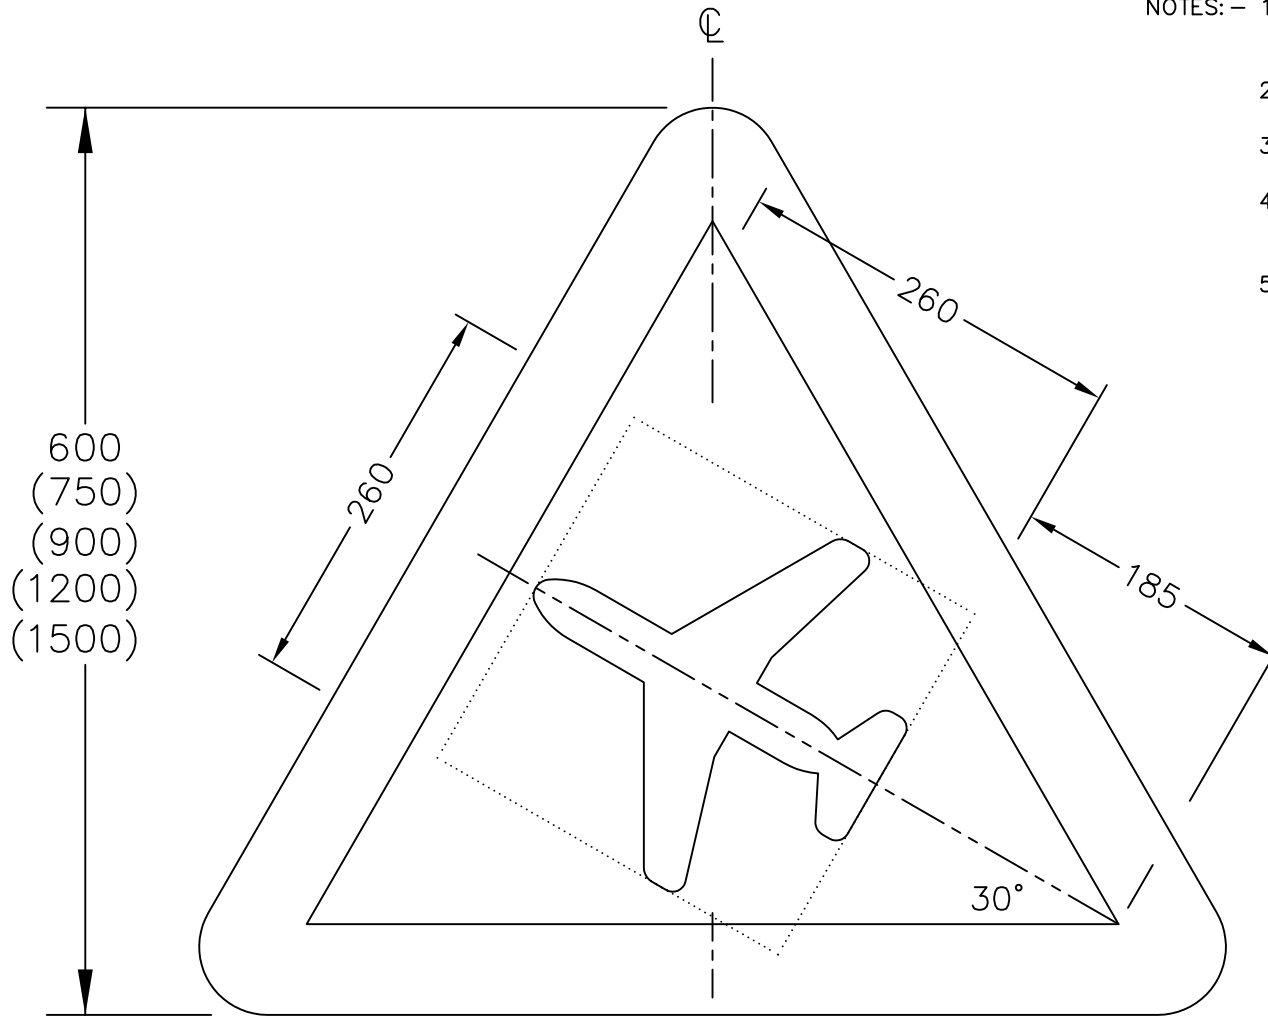

Drawing No.
P 558

Related Drawings
P 500 & S 30

© CROWN COPYRIGHT

- NOTES:—
1. Other dimensions for the triangle are shown on drawing P 500.
 2. Symbol details are given on drawing S 30.
 3. The tile outline does not form part of the sign.
 4. All 600mm sign dimensions shall be varied proportionally for the other triangle heights.
 5. COLOURS : Border ----- RED
Background ---- WHITE
Symbol ----- BLACK

P558

Before using this drawing, confirm that it has not been superseded.

Department for
Transport

Title: Warning Sign
LOW-FLYING AIRCRAFT or
SUDDEN AIRCRAFT NOISE

Issue: Date:
A: 28.6.94
B: 7.7.04
C:

Drawn by:
S.P.
Approved by:
R.M.

Dimensions:
MILLIMETRES

Drawing No.
P 558