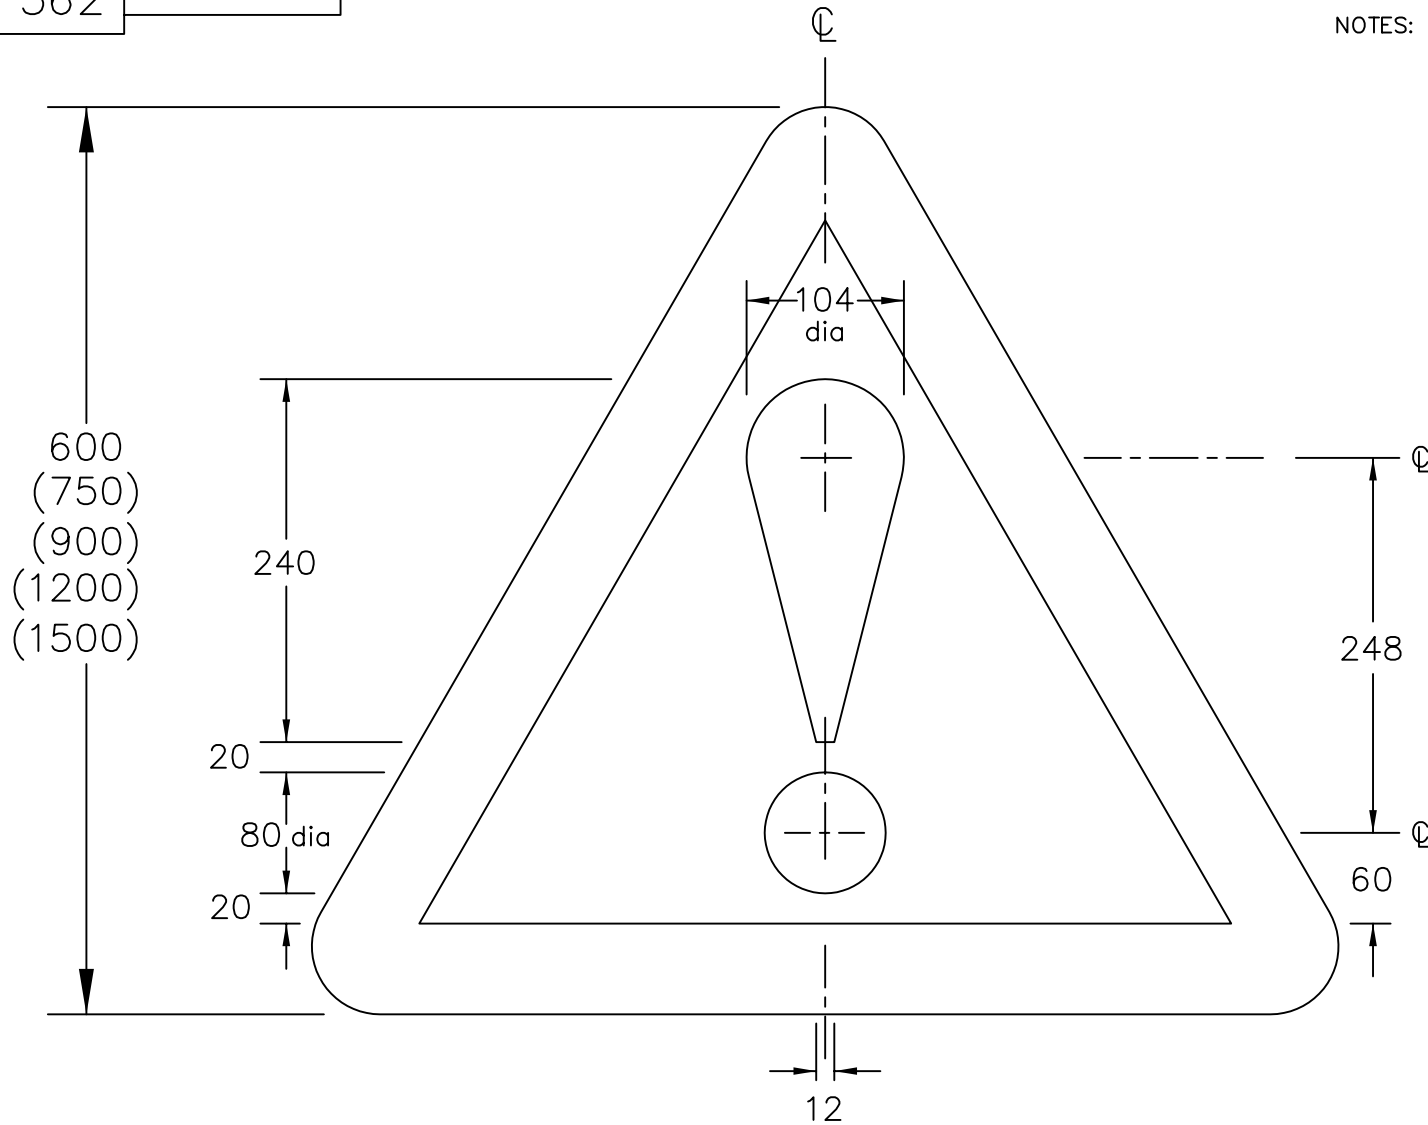

Drawing No.
P 562

Related Drawing
P 500

© CROWN COPYRIGHT

NOTES: 1. Other dimensions for the triangle are shown on drawing P 500.

2. All 600mm sign dimensions shall be varied proportionally for the other triangle heights.

3. COLOURS : Border ----- RED
Background --- WHITE
Symbol ----- BLACK

P562

Before using this drawing, confirm that it has not been superseded.

Department for
Transport

Title: Warning Sign
OTHER DANGER AHEAD

Issue: Date:
A: 28.6.94
B: 7.7.04
C:

Drawn by:
S.P.
Approved by:
R.M.

Dimensions:
MILLIMETRES

Drawing No.
P 562