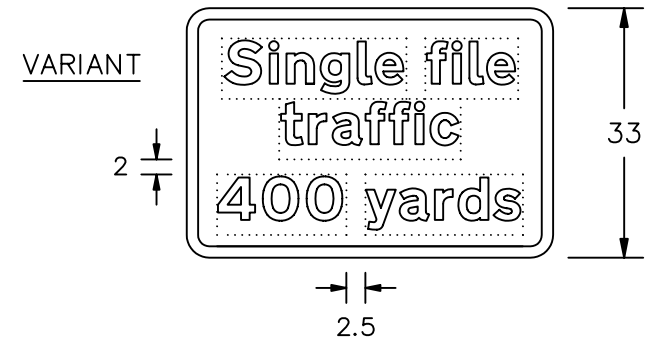

Drawing No.
P 518

Before using this drawing, confirm that it has not been superseded.

© CROWN COPYRIGHT

- NOTES: 1. The legend is from the Transport Heavy alphabet at the x-heights shown.
2. The tile outlines do not form part of the signs.
3. COLOURS : Background ----- WHITE
Legend, Arrow & Border --- BLACK
4. DIMENSIONS : x-heights are in millimetres, other dimensions are in stroke widths. (4sw = x-height)

P518

Department for
Transport

Title: Warning Signs
SUPPLEMENTARY PLATES FOR USE
WITH P 516, P 517 & P 520

Issue: Date: Drawn by:
A: 22.6.94 L.W.
B: 13.11.02 Approved by:
C: R.M.

Dimensions:
SEE
NOTE 4

Drawing No.
P 518