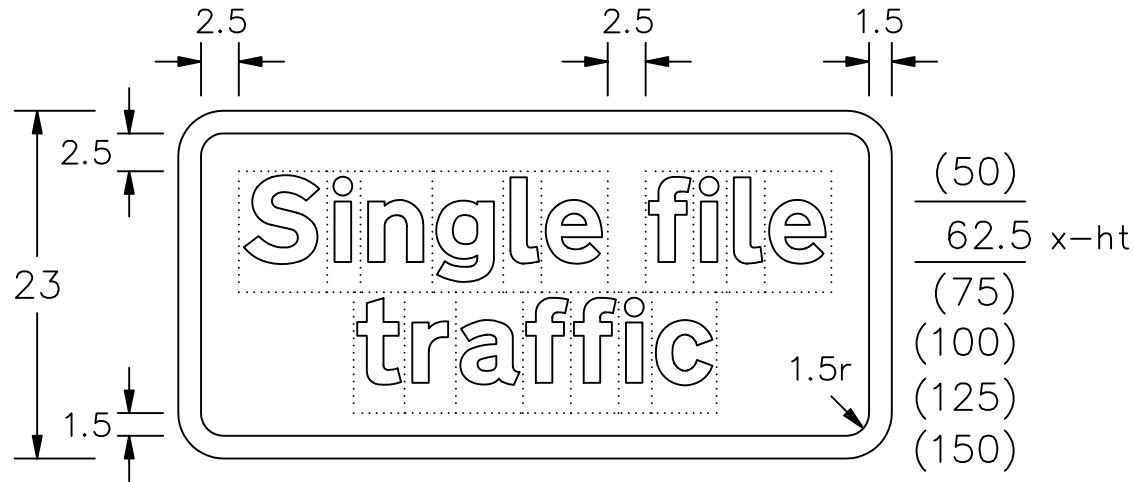

Drawing No.
P 518

Before using this drawing, confirm that it has not been superseded.

© CROWN COPYRIGHT

- NOTES: 1. The legend is from the Transport Heavy alphabet at the x-heights shown.
2. The tile outlines do not form part of the signs.
3. COLOURS : Background ----- WHITE
Legend, Arrow & Border --- BLACK
4. DIMENSIONS : x-heights are in millimetres, other dimensions are in stroke widths. (4sw = x-height)

P518

Department for
Transport

Title: Warning Signs
SUPPLEMENTARY PLATES FOR USE
WITH P 516, P 517 & P 520

Issue: Date: Drawn by:
A: 22.6.94 L.W.
B: 13.11.02 Approved by:
C: R.M.

Dimensions:
SEE
NOTE 4

Drawing No.
P 518