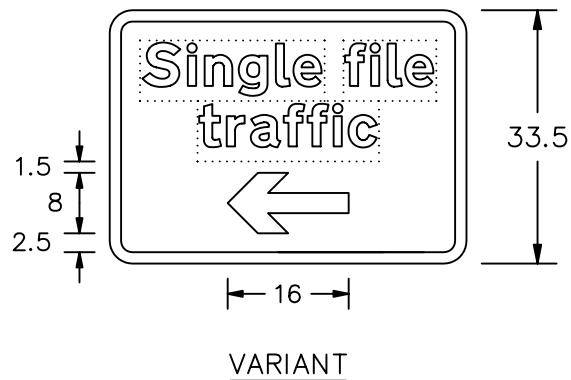

Drawing No.
P 518

Before using this drawing, confirm that it has not been superseded.

© CROWN COPYRIGHT

- NOTES: 1. The legend is from the Transport Heavy alphabet at the x-heights shown.
2. The tile outlines do not form part of the signs.
3. COLOURS : Background ----- WHITE
Legend, Arrow & Border --- BLACK
4. DIMENSIONS : x-heights are in millimetres, other dimensions are in stroke widths. (4sw = x-height)

P518

Department for
Transport

Title: Warning Signs
SUPPLEMENTARY PLATES FOR USE
WITH P 516, P 517 & P 520

Issue: Date: Drawn by:
A: 22.6.94 L.W.
B: 13.11.02 Approved by:
C: R.M.

Dimensions:
SEE
NOTE 4

Drawing No.
P 518