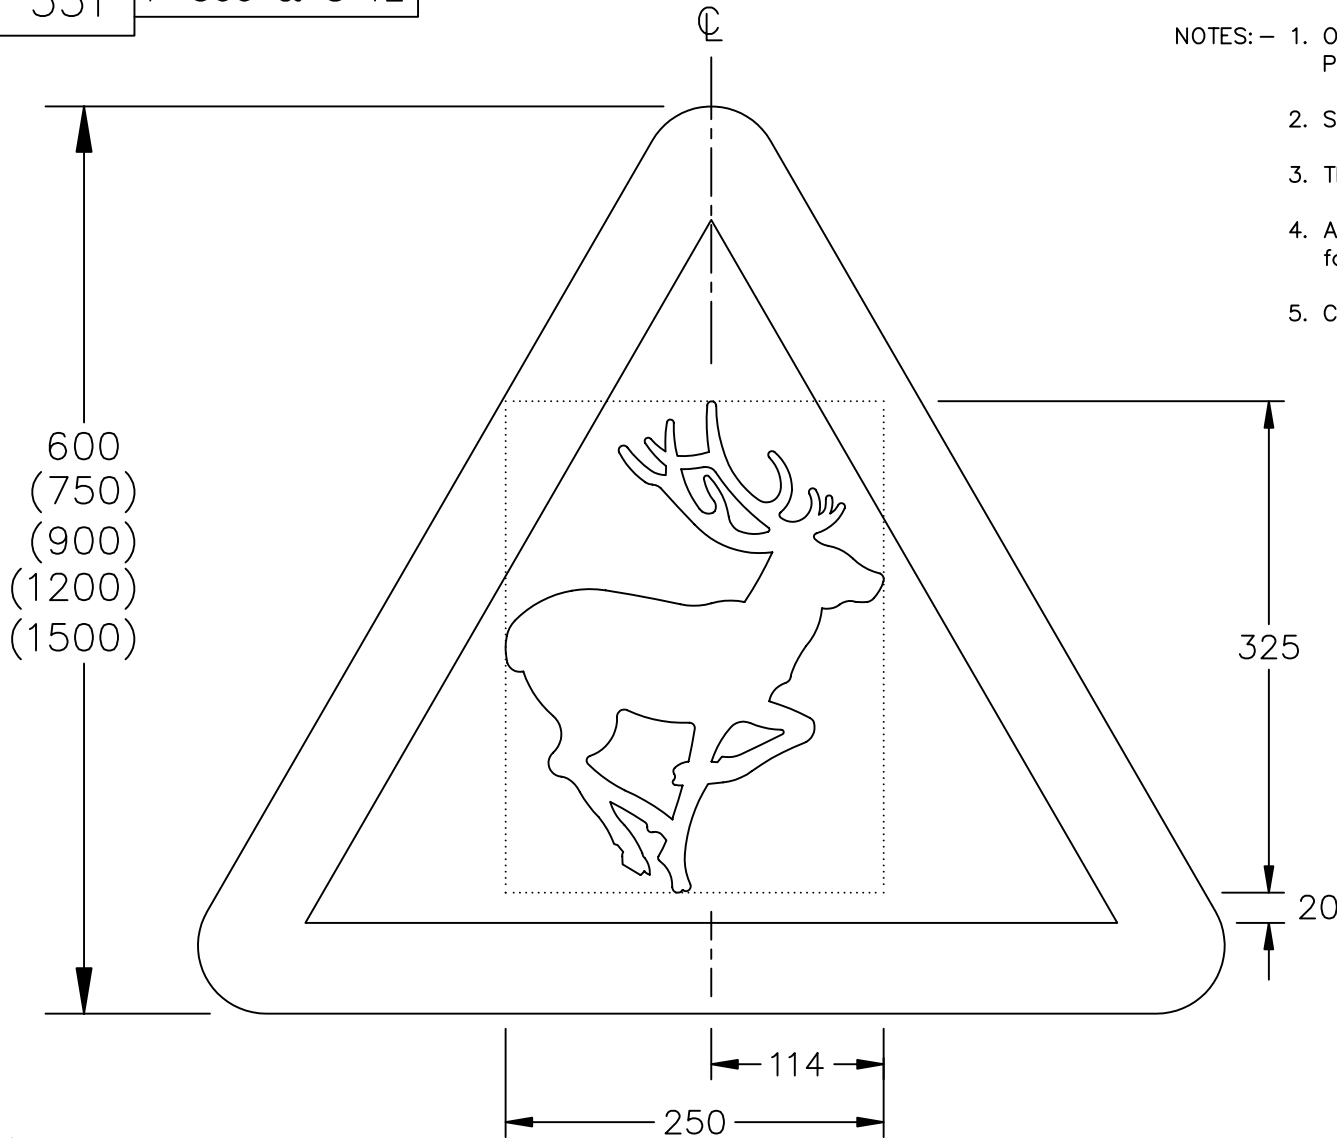

Drawing No.
P 551

Related Drawings
P 500 & S 12

© CROWN COPYRIGHT

- NOTES:—
1. Other dimensions for the triangle are shown on drawing P 500.
 2. Symbol details are given on drawing S 12.
 3. The tile outline does not form part of the sign.
 4. All 600mm sign dimensions shall be varied proportionally for the other triangle heights.
 5. COLOURS : Border ----- RED
Background ---- WHITE
Symbol ----- BLACK

P551

Before using this drawing, confirm that it has not been superseded.

**Department for
Transport**

Title: Warning Sign
WILD ANIMALS
likely to be in road ahead

Issue: Date:
A: 27.6.94
B: 25.6.04
C:

Drawn by:
S.P.
Approved by:
R.M.

Dimensions:
MILLIMETRES

Drawing No.
P 551