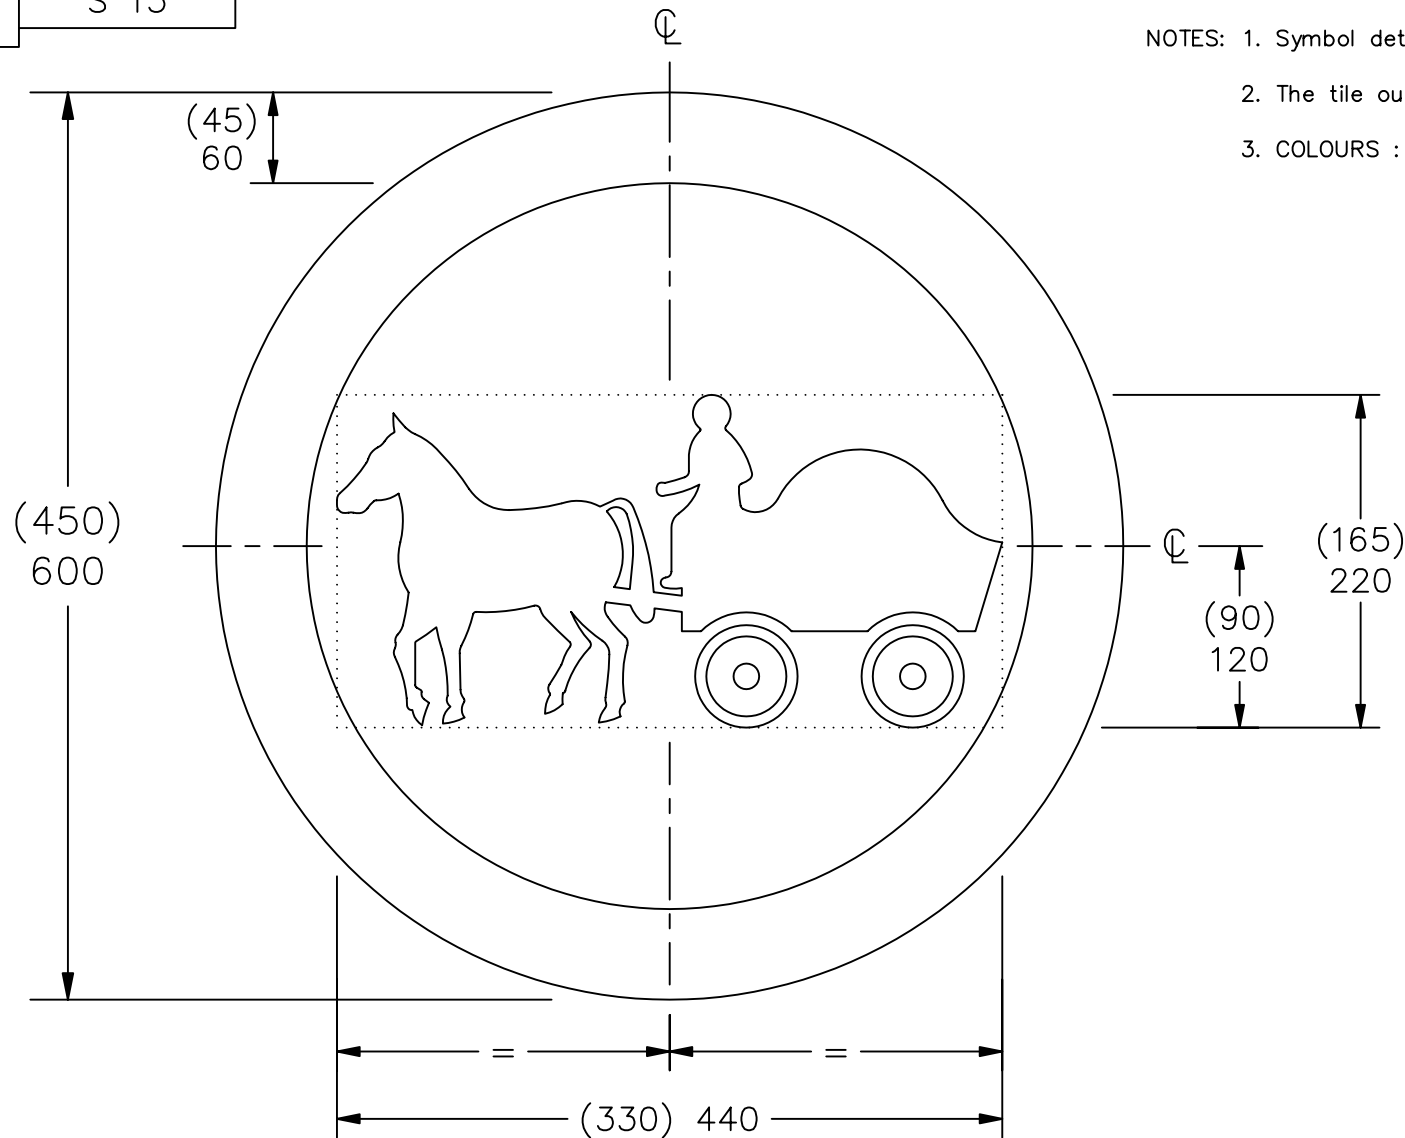

Drawing No.
P 622.5

Related Drawing
S 15

© CROWN COPYRIGHT

- NOTES: 1. Symbol details are given on drawing S 15.
 2. The tile outline does not form part of the sign.
 3. COLOURS : Background --- WHITE
 Border ----- RED
 Symbol ----- BLACK

P622x5

Before using this drawing, confirm that it has not been superseded.

**Department for
Transport**

Title: Regulatory Sign
HORSE DRAWN VEHICLES
PROHIBITED

Issue: Date:
A: 5.7.94
B: 16.7.04
C:

Drawn by: S.P.
Approved by: R.M.

Dimensions:
MILLIMETRES

Drawing No.
P 622.5