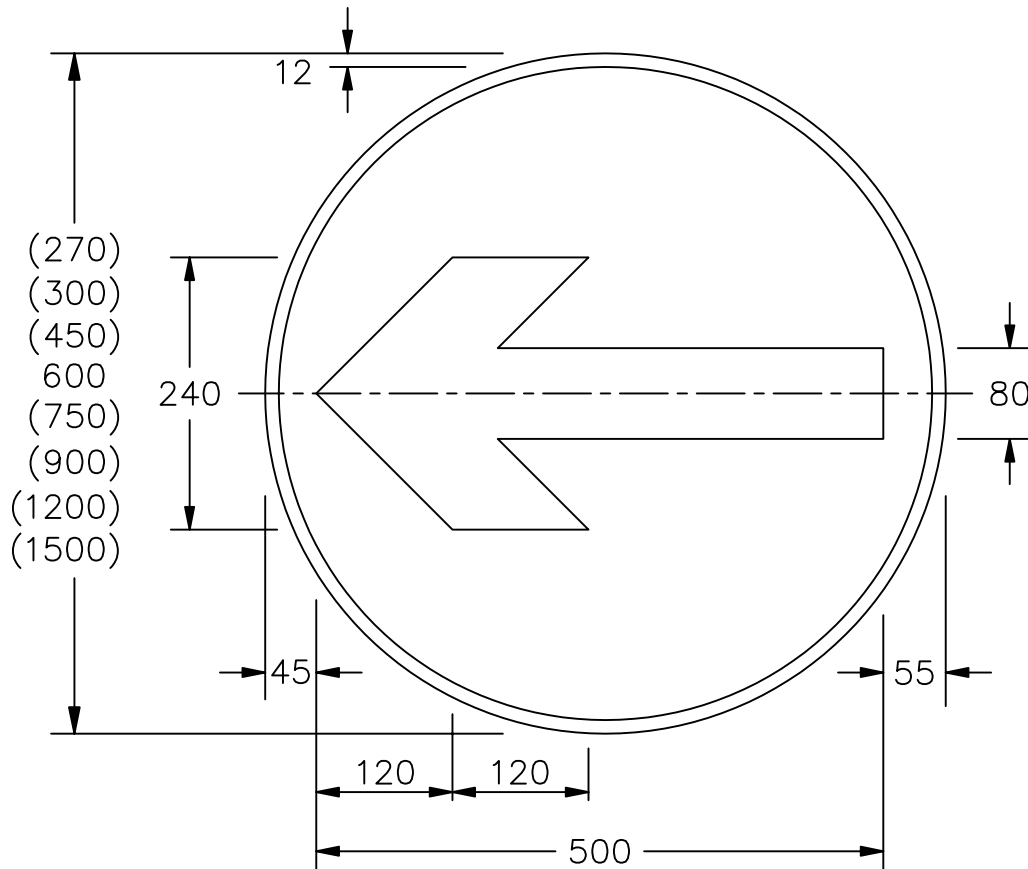

Drawing No.  
P 606

© CROWN COPYRIGHT

NOTES:- 1. All 600mm dia sign dimensions shall be varied proportionally for the other roundel sizes.

2. COLOURS : Background ----- BLUE  
Arrow & Border ---- WHITE

VARIANTS

TURN RIGHT

AHEAD ONLY

P606

Before using this drawing, confirm that it has not been superseded.

Department for  
**Transport**

Title: Regulatory Signs  
**TURN LEFT**  
and variants

Issue: Date: Drawn by:  
A: 4.7.94 S.P.  
B: 8.7.04 Approved by:  
C: R.M.

Dimensions:  
MILLIMETRES

Drawing No.  
P 606