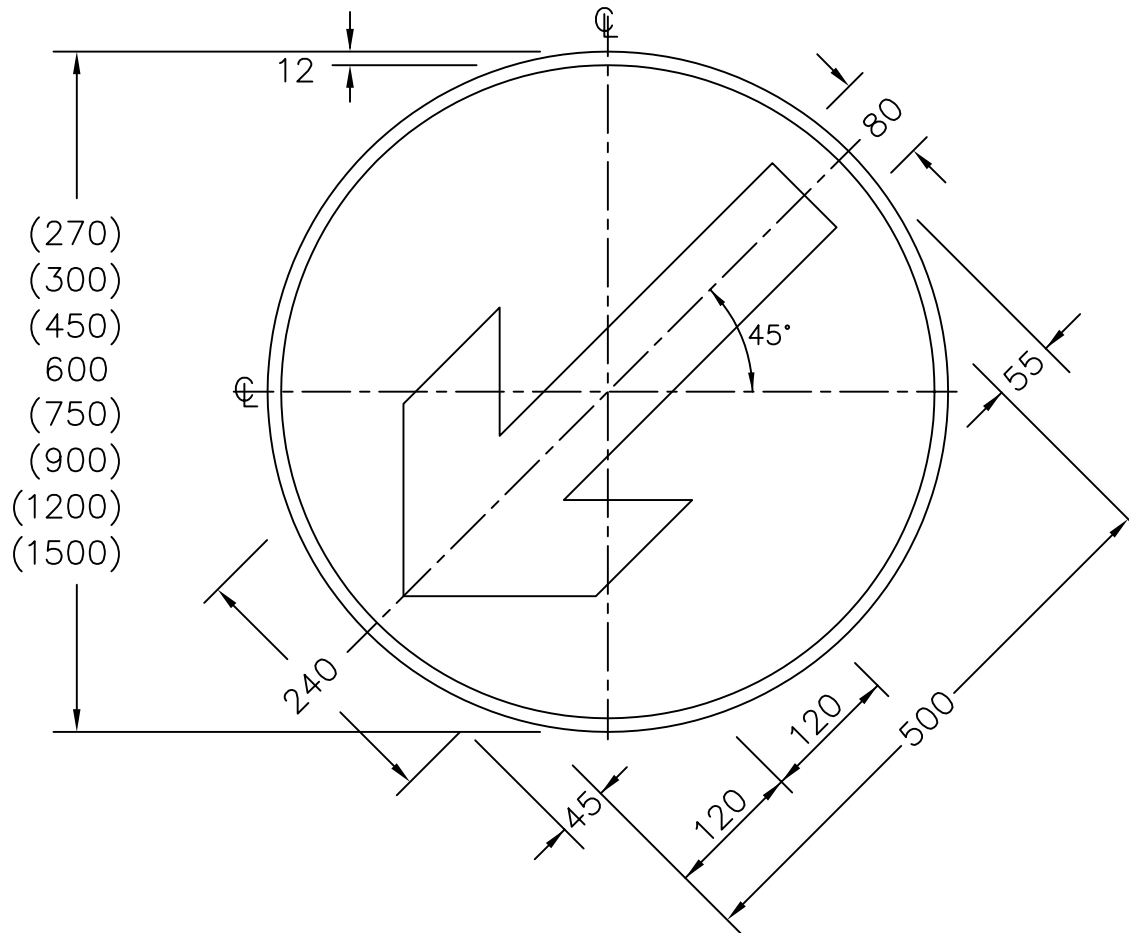

Drawing No.
P 610

© CROWN COPYRIGHT

- NOTES: 1. All 600mm dia sign dimensions shall be varied proportionally for the other roundel sizes.
2. COLOURS : Background ----- BLUE
Arrow & Border --- WHITE
3. This sign is the same design as P606

VARIANT

KEEP RIGHT

P610

Before using this drawing, confirm that it has not been superseded.

Department for
Transport

Title: Regulatory Sign
KEEP LEFT and variant

Issue: Date:
A: 4.7.94
B: 14.11.02
C:

Drawn by: S.P.
Approved by: R.M.

Dimensions:
MILLIMETRES

Drawing No.
P 610