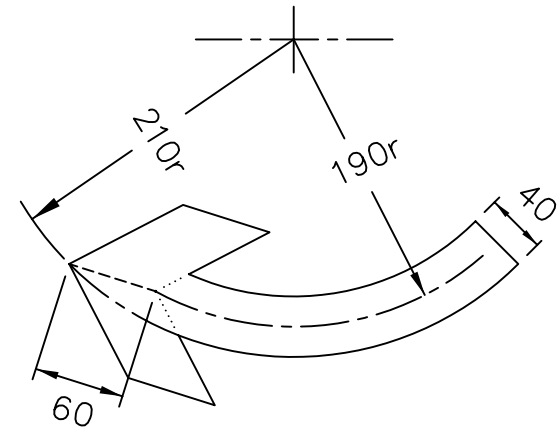

Drawing No.
P 611.1

© CROWN COPYRIGHT

NOTES: 1. All 600mm dia sign dimensions shall be varied proportionally for the other roundel sizes.

2. COLOURS : Background ----- BLUE
Arrows & Border --- WHITE

The centre line of the arrow head is angled from the outside arc of the shaft to the centre line arc of the shaft.

Before using this drawing, confirm that it has not been superseded.

P611x1

Department for
Transport

Title: Regulatory Sign
MINI-ROUNDAABOUT

Issue: Date: Drawn by:
A: 4.7.94 S.P.
B: 16.7.04 Approved by:
C: R.M.

Dimensions:
MILLIMETRES

Drawing No.
P 611.1