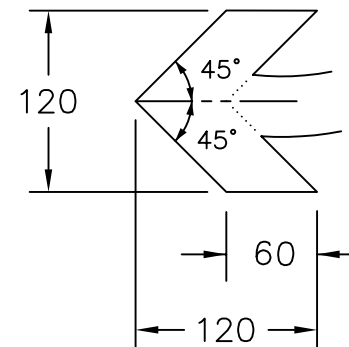

Drawing No.
P 611.1

© CROWN COPYRIGHT

NOTES: 1. All 600mm dia sign dimensions shall be varied proportionally for the other roundel sizes.

2. COLOURS : Background ----- BLUE
Arrows & Border --- WHITE

The centre line of the arrow head is angled from the outside arc of the shaft to the centre line arc of the shaft.

Before using this drawing, confirm that it has not been superseded.

P611x1

Department for
Transport

Title: Regulatory Sign
MINI-ROUNDAABOUT

Issue: Date: Drawn by:
A: 4.7.94 S.P.
B: 16.7.04 Approved by:
C: R.M.

Dimensions:
MILLIMETRES

Drawing No.
P 611.1