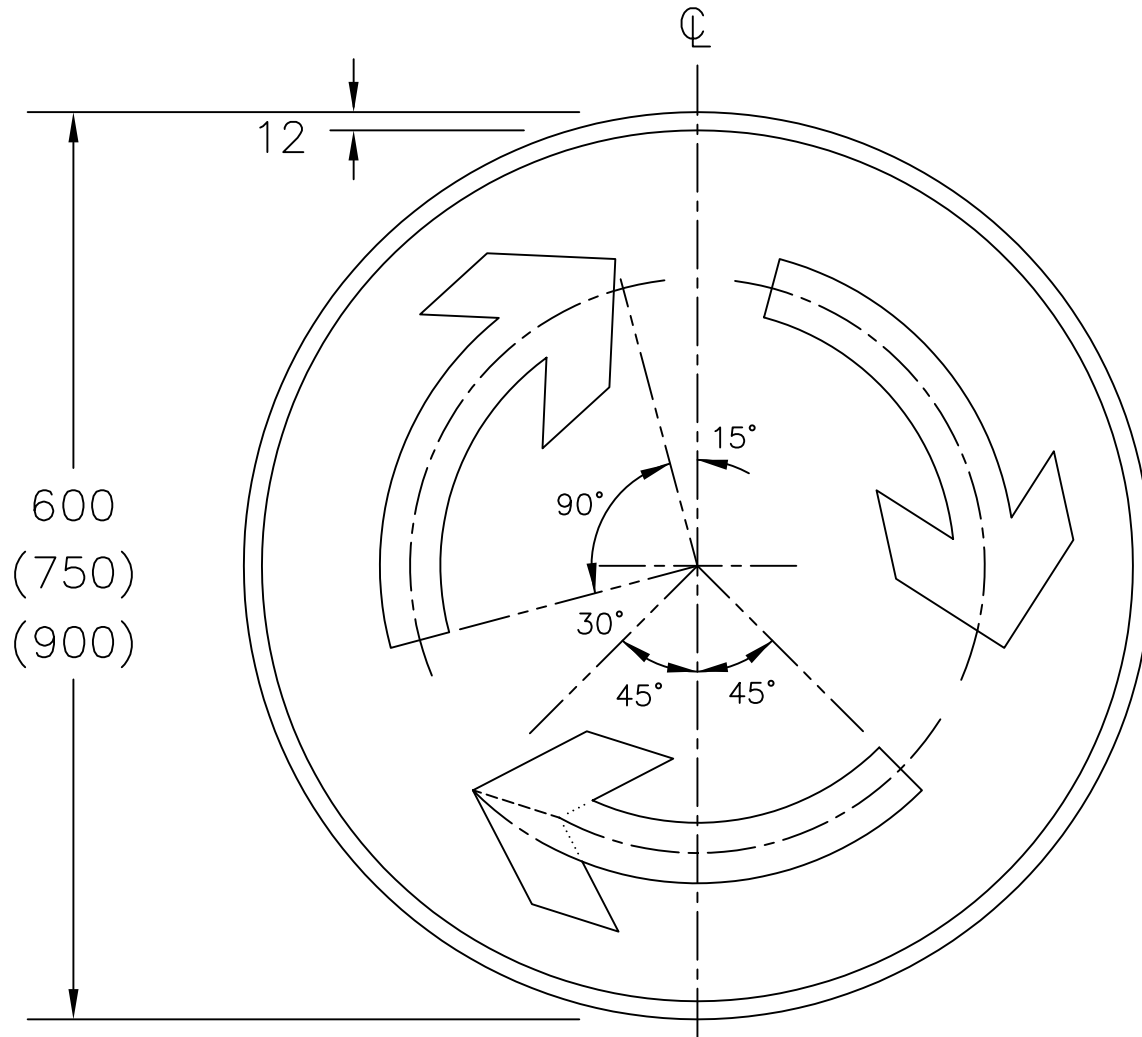

Drawing No.
P 611.1

© CROWN COPYRIGHT

NOTES: 1. All 600mm dia sign dimensions shall be varied proportionally for the other roundel sizes.

2. COLOURS : Background ----- BLUE
Arrows & Border --- WHITE

The centre line of the arrow head is angled from the outside arc of the shaft to the centre line arc of the shaft.

Before using this drawing, confirm that it has not been superseded.

P611x1

Department for
Transport

Title: Regulatory Sign
MINI-ROUNDAABOUT

Issue: Date: Drawn by:
A: 4.7.94 S.P.
B: 16.7.04 Approved by:
C: R.M.

Dimensions:
MILLIMETRES

Drawing No.
P 611.1