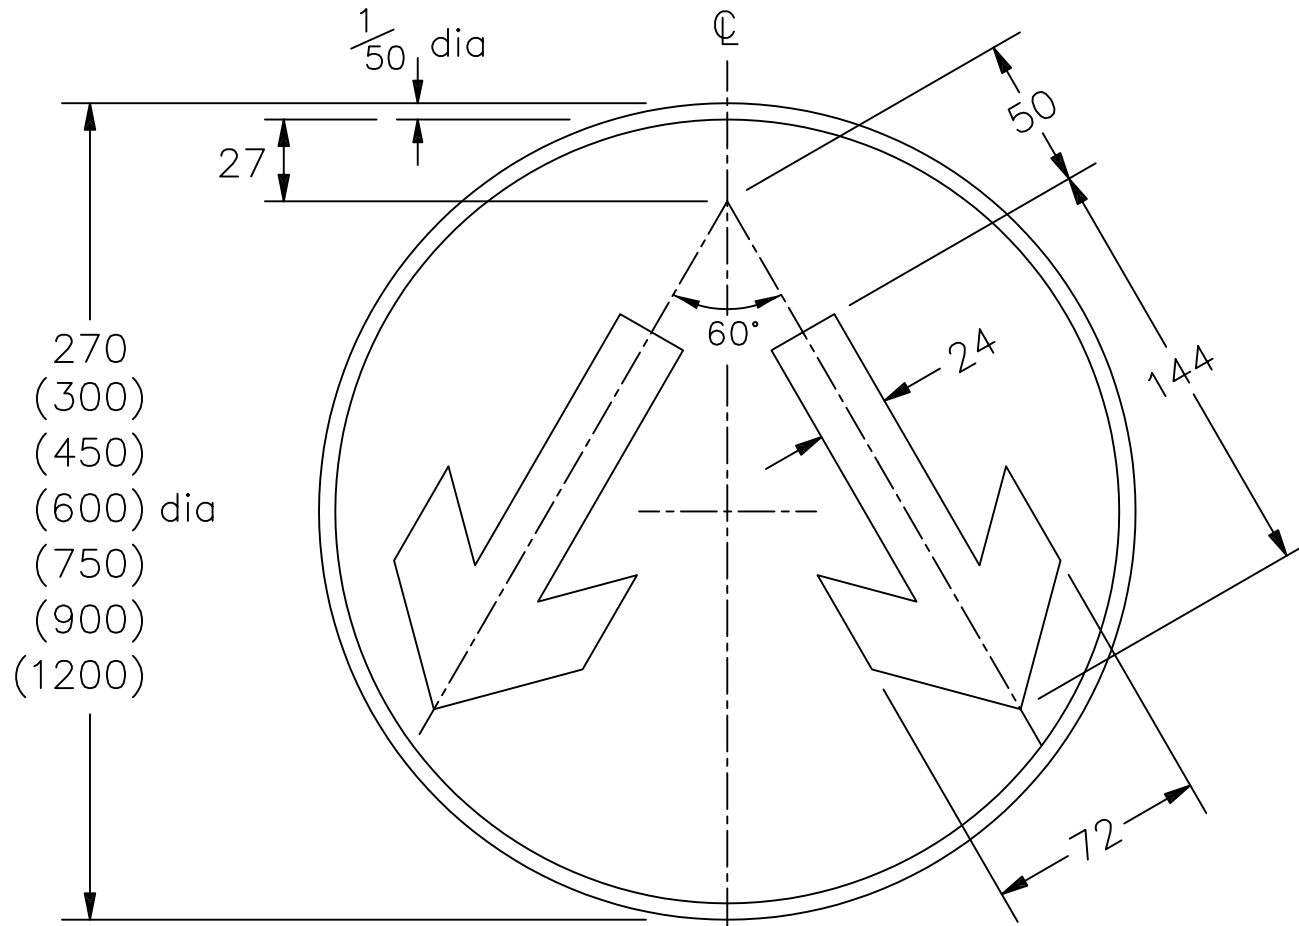

Drawing No.
P 611

© CROWN COPYRIGHT

NOTES: - 1. All 270mm dia sign dimensions shall be varied proportionally for the other roundel sizes.

2. COLOURS : Background ----- BLUE
Arrows & Border ---- WHITE

P611

Before using this drawing, confirm that it has not been superseded.

**Department for
Transport**

Title: Regulatory Sign
PASS EITHER SIDE
(to reach same destination)

Issue: Date:
A: 4.7.94
B: 14.11.02
C:

Drawn by: S.P.
Approved by: R.M.

Dimensions:
MILLIMETRES

Drawing No.
P 611