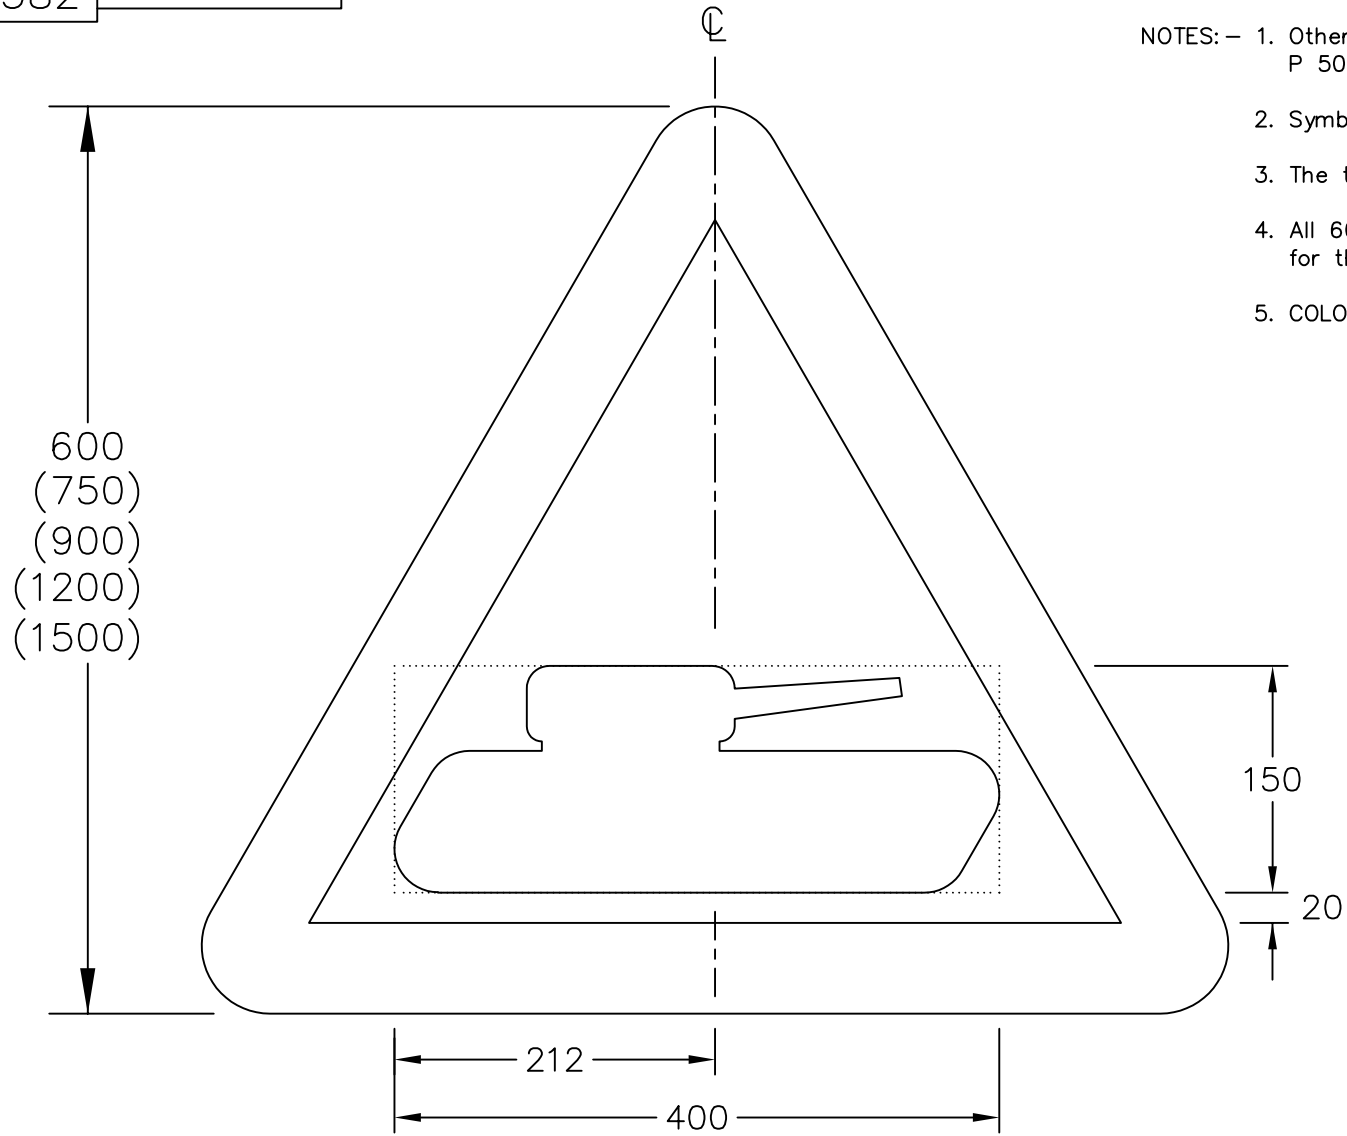

Drawing No.  
P 582

Related Drawings  
P 500 & S 29

© CROWN COPYRIGHT

- NOTES:—
1. Other dimensions for the triangle are shown on drawing P 500.
  2. Symbol details are given on drawing S 29.
  3. The tile outline does not form part of the sign.
  4. All 600mm sign dimensions shall be varied proportionally for the other triangle heights.
  5. COLOURS : Border ----- RED  
Background ---- WHITE  
Symbol ----- BLACK

P582

Before using this drawing, confirm that it has not been superseded.

**Department for  
Transport**

Title: Warning Sign  
SLOW MOVING MILITARY VEHICLES  
LIKELY TO BE CROSSING or IN ROAD AHEAD

Issue: Date:  
A: 29.6.94  
B: 7.7.04  
C:

Drawn by: S.P.  
Approved by: R.M.

Dimensions:  
MILLIMETRES

Drawing No.  
P 582