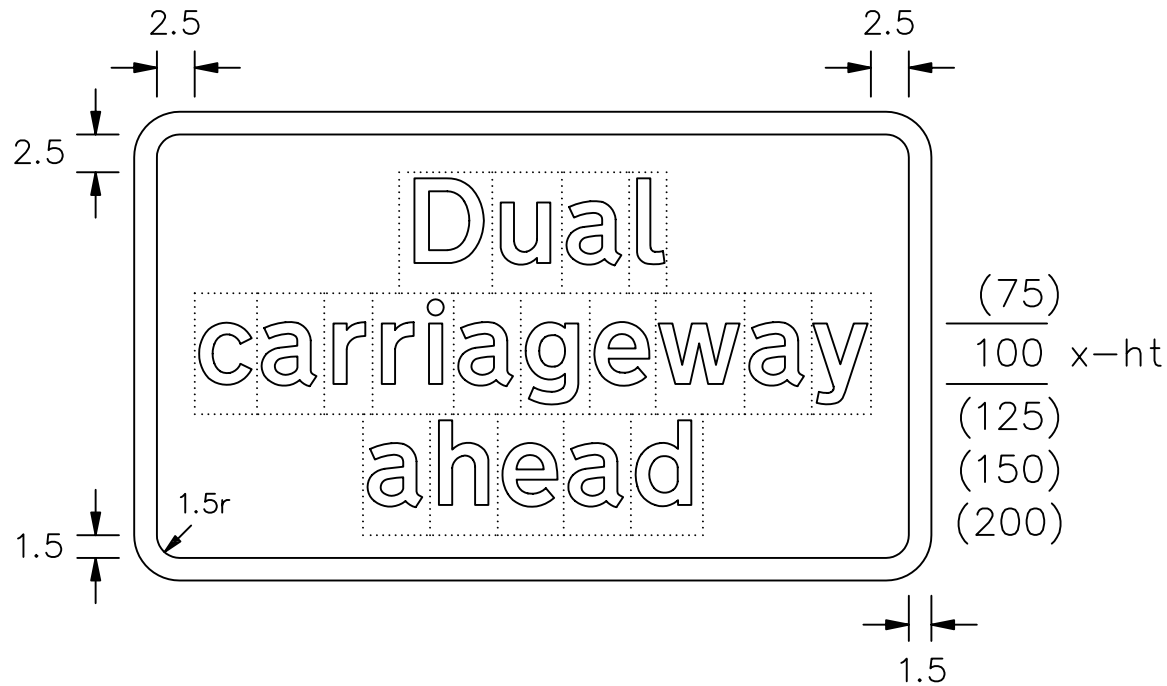

Drawing No.  
P 818

© CROWN COPYRIGHT

- NOTES:— 1. The legend is from the Transport Medium alphabet at the x-heights shown
2. The tile outlines do not form part of the sign.
3. COLOURS : Background ----- BLUE  
Legend & Border --- WHITE
4. DIMENSIONS : x-heights are in millimetres, other dimensions are in stroke widths. (4sw = x-height)

P818

Before using this drawing, confirm that it has not been superseded.

Department for  
**Transport**

Title: Informatory Sign  
DUAL CARRIAGEWAY AHEAD

Issue: Date: Drawn by:  
A: 11.7.94 S.P.  
B: 2.8.04 Approved by:  
C: R.M.

Dimensions:  
SEE  
NOTE 4

Drawing No.  
P 818