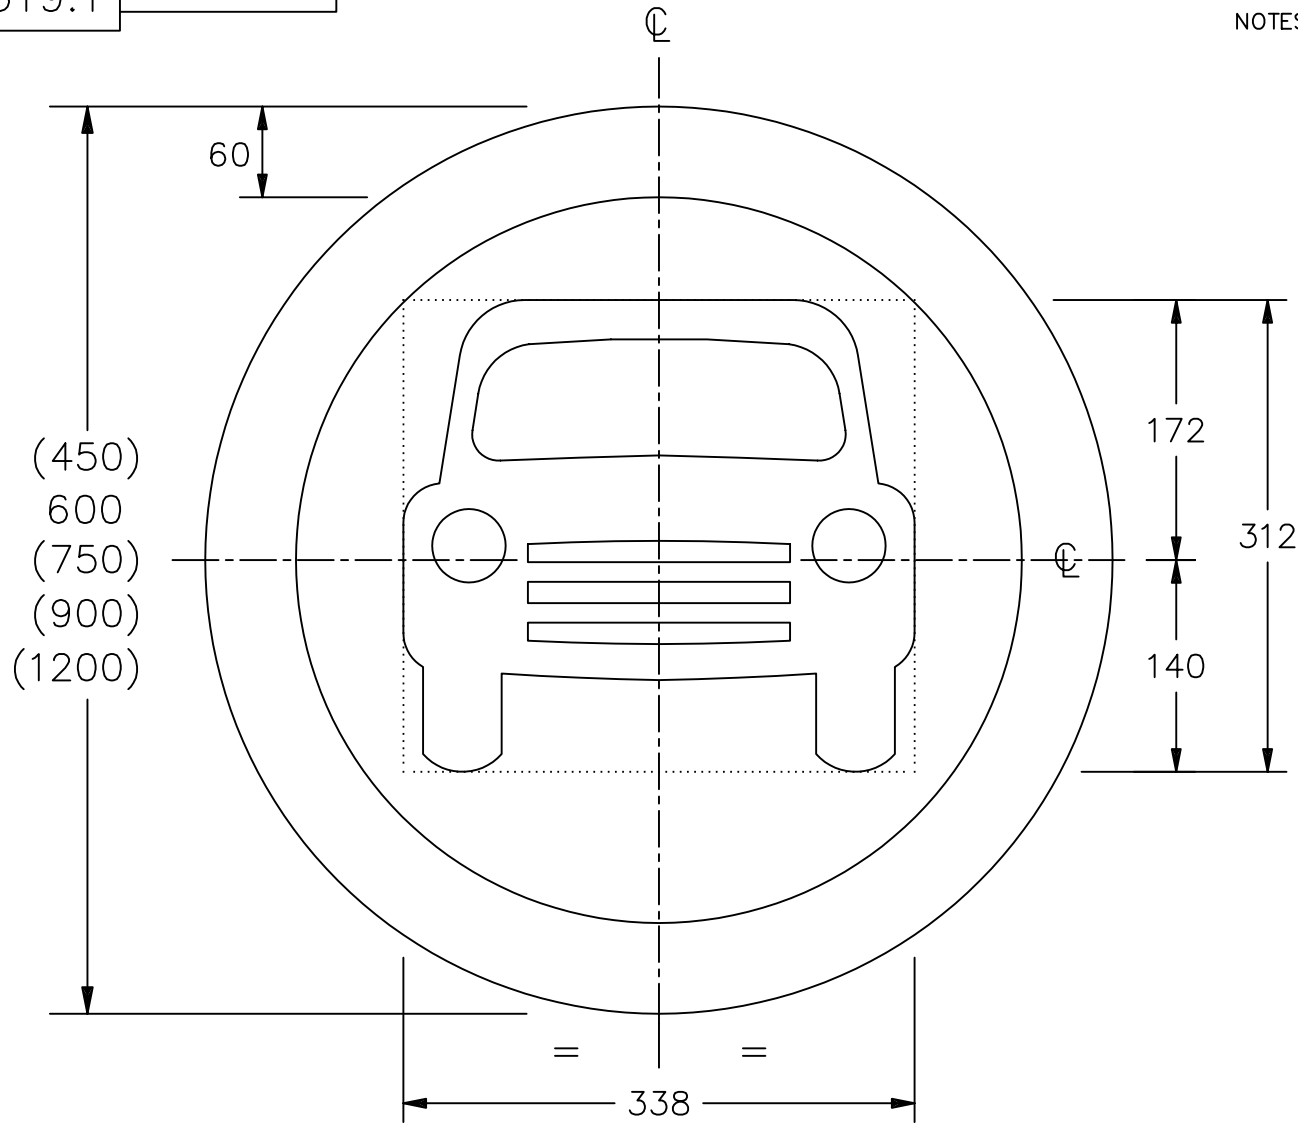

Drawing No.  
P 619.1

Related Drawing  
S 19

© CROWN COPYRIGHT

- NOTES:-
1. All dimensions for the 600mm dia sign shall be varied proportionally for the other roundel sizes.
  2. Symbol details are given on drawing S 19.
  3. The tile outline does not form part of the sign.
  4. COLOURS : Border ----- RED  
Symbol ----- BLACK  
Background ---- WHITE

P619x1

Before using this drawing, confirm that it has not been superseded.

<p><b>Department for Transport</b></p>	<p>Title: Regulatory Sign</p>	<p>Issue: A: 5.7.94 B: 14.11.02 C:</p>	<p>Date: S.P. Approved by: R.M.</p>	<p>Dimensions: MILLIMETRES</p>	<p>Drawing No. P 619.1</p>
	<p>ALL MOTOR VEHICLES EXCEPT SOLO MOTOR CYCLES PROHIBITED</p>				