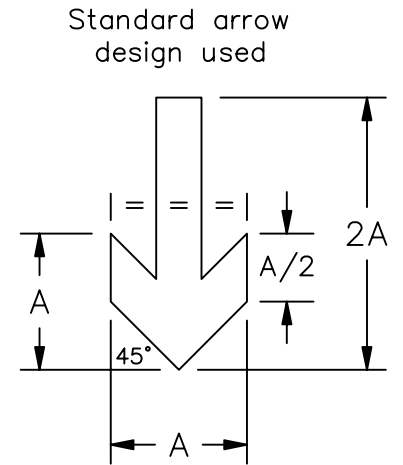

Drawing No.
P 615

© CROWN COPYRIGHT

NOTES: 1. All 750mm dia sign dimensions shall be varied proportionally for the other roundel sizes.

2. COLOURS : Background --- WHITE
 Border ----- RED
 Small arrow --- RED
 Large arrow --- BLACK

Before using this drawing, confirm that it has not been superseded.

P615

**Department for
Transport**

Title: Regulatory Sign
 PRIORITY TO VEHICLES FROM
 THE OPPOSITE DIRECTION

Issue: Date: Drawn by:
 A: 5.7.94 S.P.
 B: 16.7.04 Approved by:
 C: R.M.

Dimensions:
 MILLIMETRES

Drawing No.
 P 615