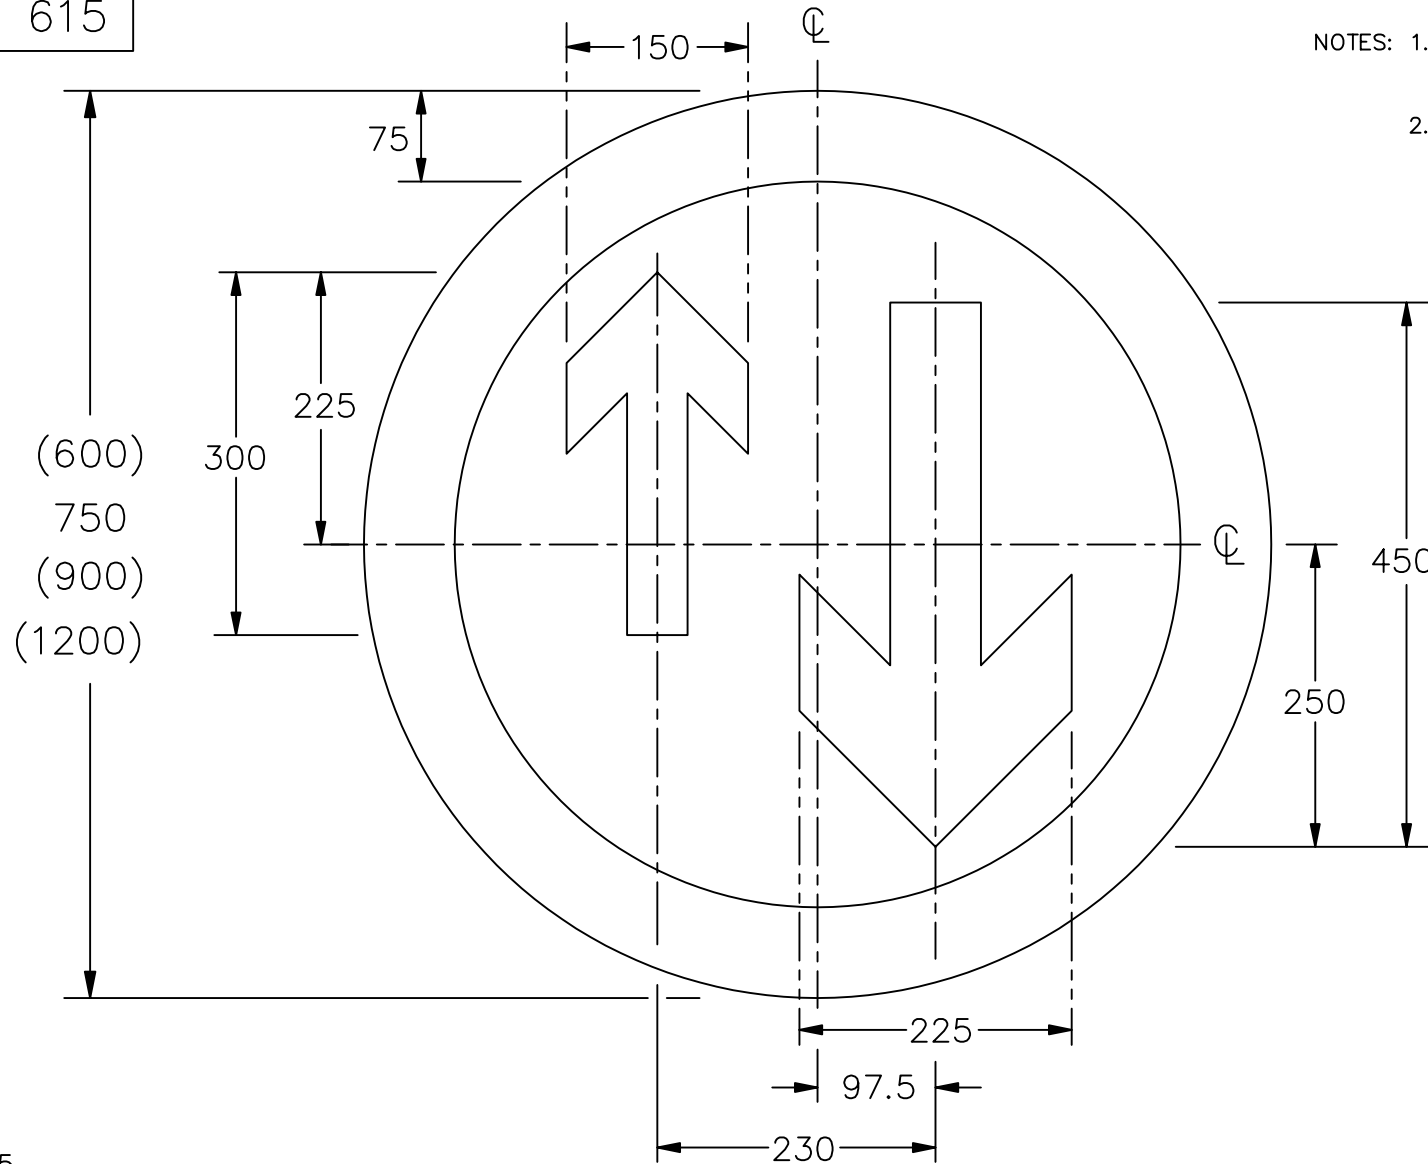

Drawing No.
P 615

© CROWN COPYRIGHT

NOTES: 1. All 750mm dia sign dimensions shall be varied proportionally for the other roundel sizes.

2. COLOURS : Background --- WHITE
 Border ----- RED
 Small arrow --- RED
 Large arrow --- BLACK

Before using this drawing, confirm that it has not been superseded.

P615

**Department for
Transport**

Title: Regulatory Sign
 PRIORITY TO VEHICLES FROM
 THE OPPOSITE DIRECTION

Issue: Date: Drawn by:
 A: 5.7.94 S.P.
 B: 16.7.04 Approved by:
 C: R.M.

Dimensions:
 MILLIMETRES

Drawing No.
 P 615