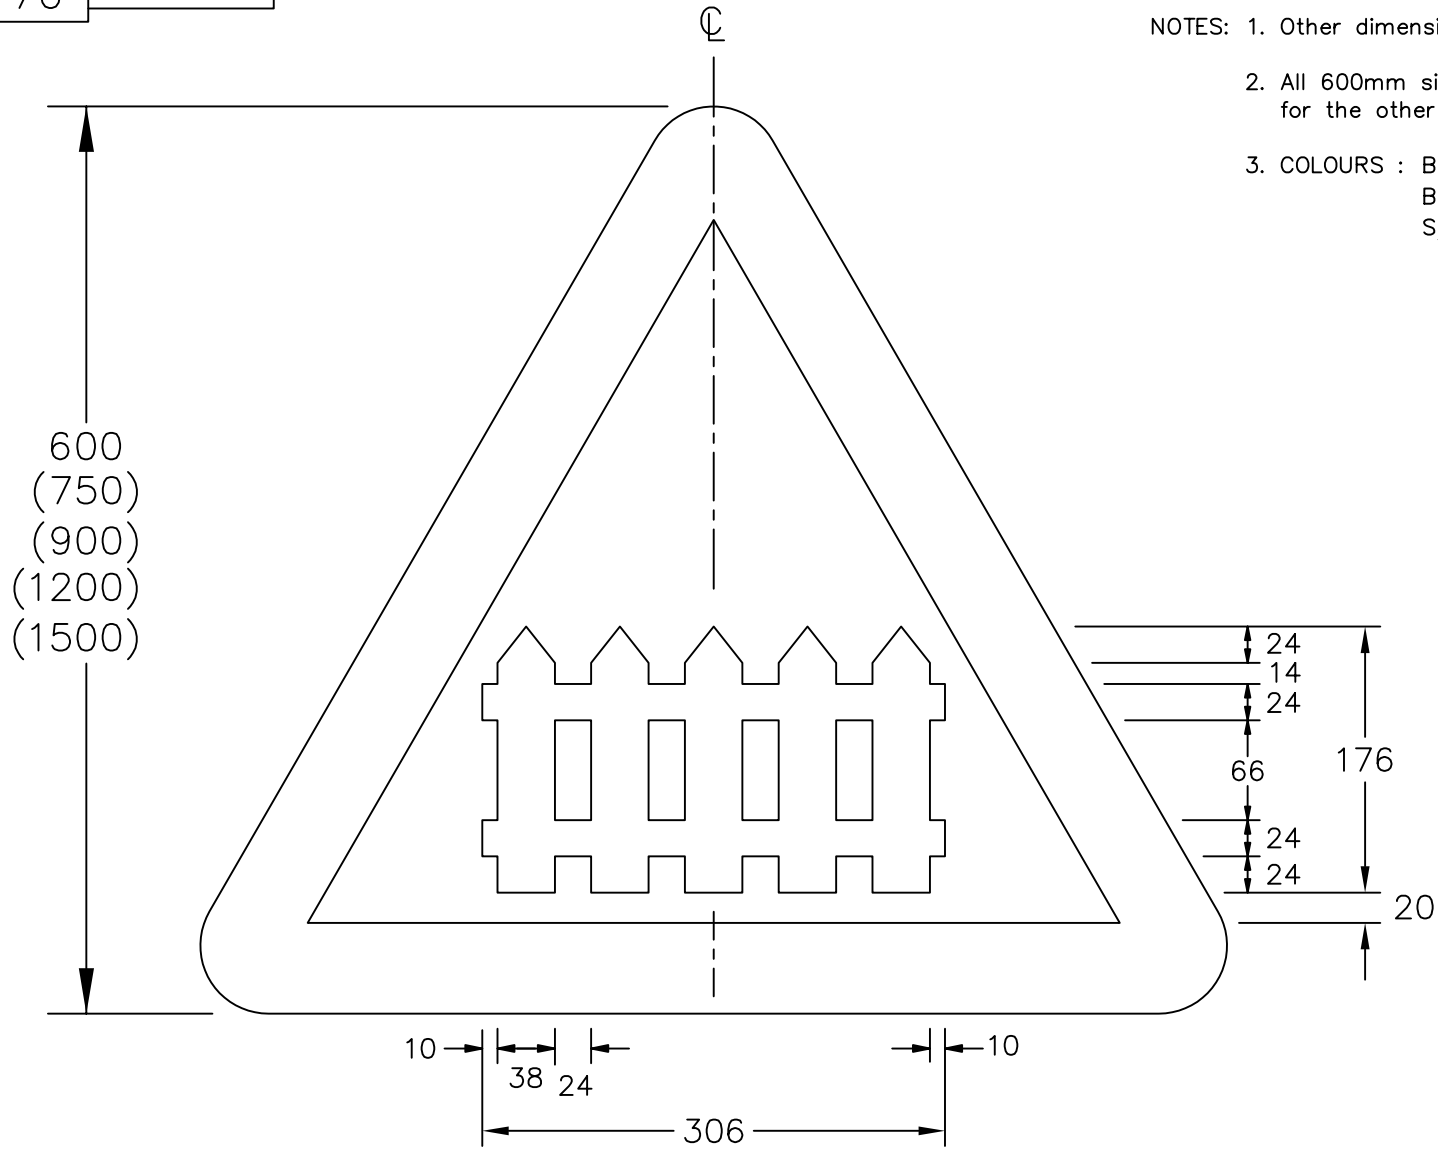

Drawing No.
P 770

Related Drawing
P 500

© CROWN COPYRIGHT

- NOTES: 1. Other dimensions for the triangle are shown on P 500.
2. All 600mm sign dimensions shall be varied proportionally for the other triangle heights.
3. COLOURS : Border ----- RED
Background ---- WHITE
Symbol ----- BLACK

P770

Before using this drawing, confirm that it has not been superseded.

<p>Department for Transport</p>	Title:	Warning Sign	Issue:	Date:	Drawn by:	Dimensions:	Drawing No.
		LEVEL CROSSING with GATE or BARRIER	A:	19.9.94	S.P.	MILLIMETRES	P 770
			B:	7.7.04	Approved by:		
			C:		R.M.		